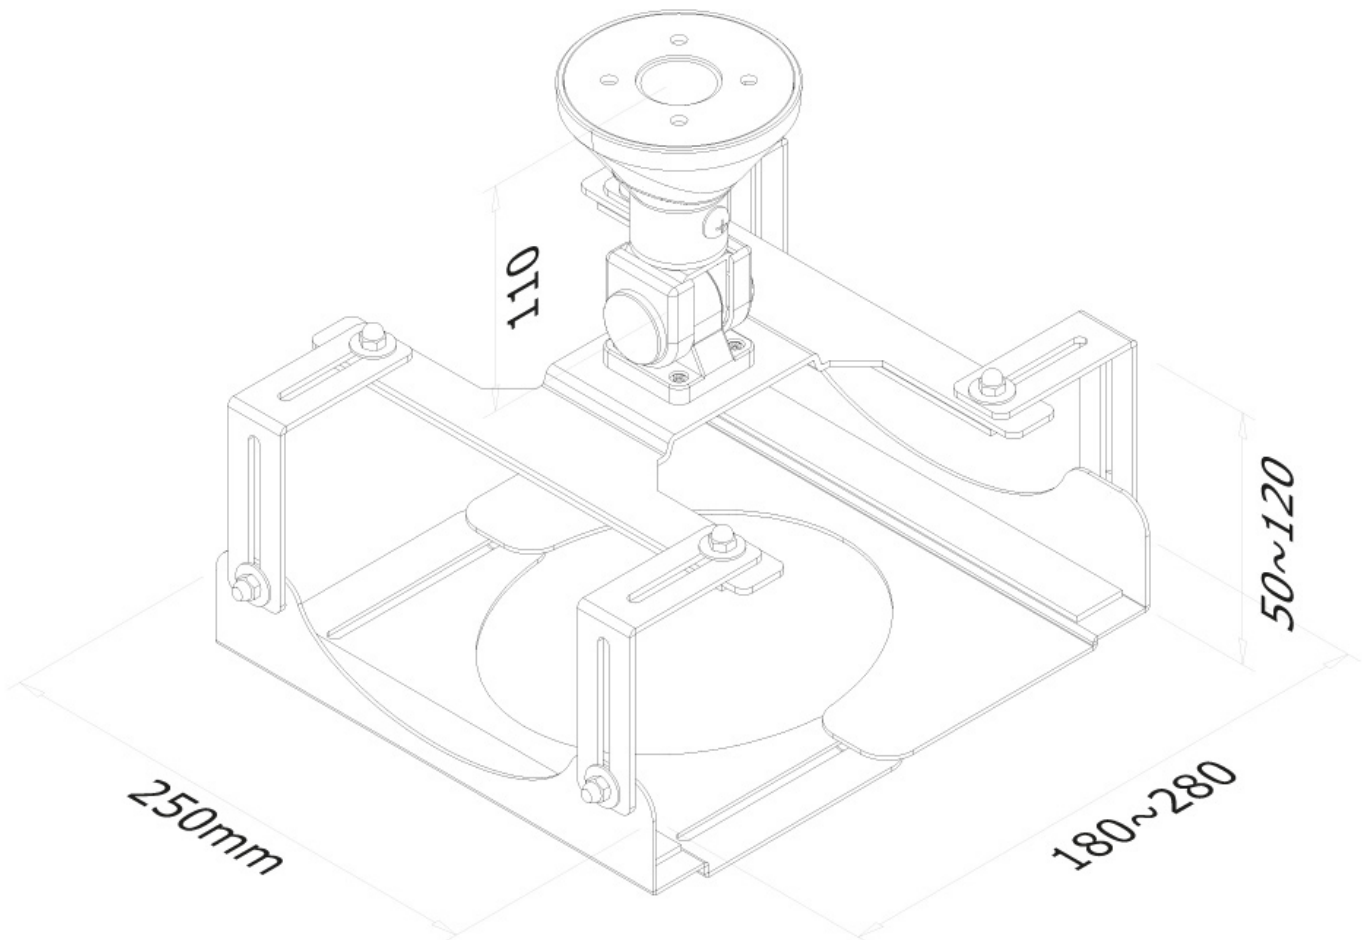

BEAMER-C300

NEOMOUNTS PROJECTOR CEILING MOUNT

Neomounts