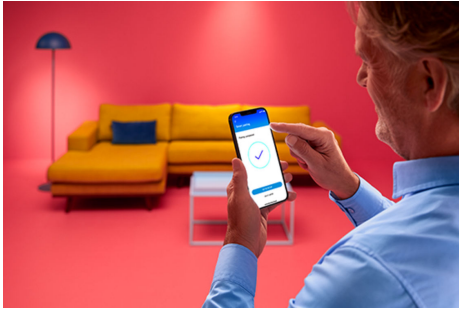

## Wi-Fi BLE POLE FLOOR LIGHT UK

Enjoy coloured, wide-angle wall-wash effects with this Pole LED floor light. Standing tall in the corner, it creates ambience thanks to dual zone lighting producing a soft, gradient light. With its foot removed, placed horizontally under your couch or behind your TV, it invites you to unwind with your family.

### Smart lighting functionalities easy to set up

Enjoy the benefits of smart features instantly, just by connecting your WIZ light to your Wi-Fi network. Control lights easily when you're away from home and scheduling lights to go on and off automatically. No need to install additional hardware such as hub or gateway!