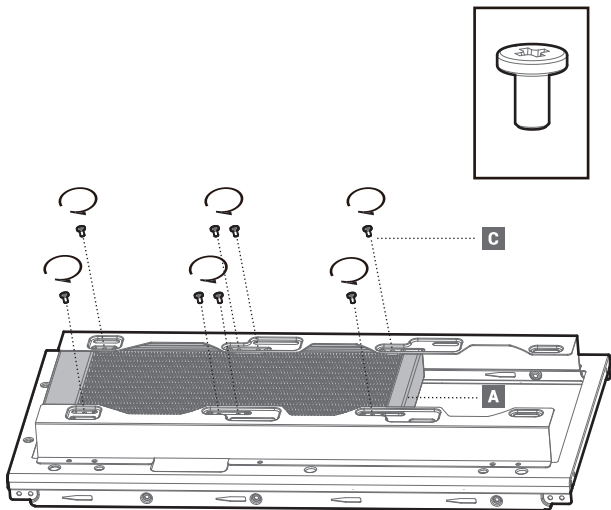

LGA1700

Front Mounting The Radiator (Optional)

Front Mounting The Radiator (Optional)

Chassis & Radiator

Connection

240MM × 2
360MM × 3

Connection with Digital

Download