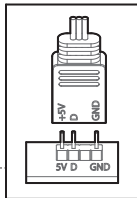

LGA1700

Front Mounting The Radiator (Optional)

Front Mounting The Radiator (Optional)

Chassis & Radiator

Connection

240MM × 2
360MM × 3

Connection with Digital

Download