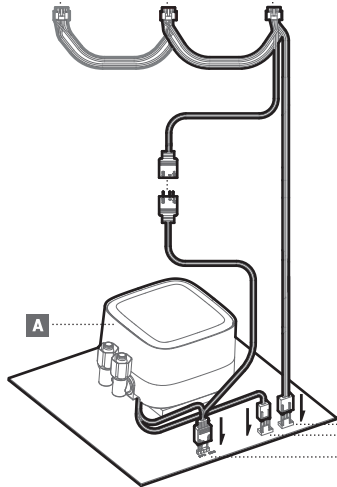

LGA1700

Front Mounting The Radiator (Optional)

Front Mounting The Radiator (Optional)

Chassis & Radiator

Connection

240MM × 2
360MM × 3

Connection with Digital

Download