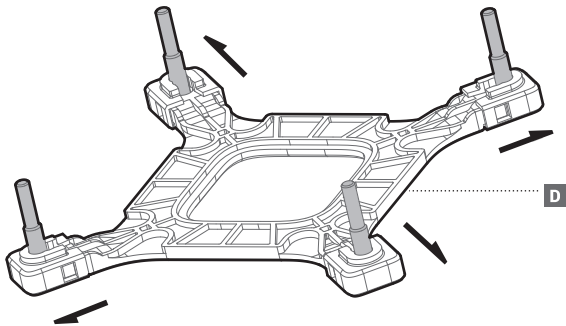

LGA1700

Front Mounting The Radiator (Optional)

Front Mounting The Radiator (Optional)

Chassis & Radiator

Connection

240MM × 2
360MM × 3

Connection with Digital

Download