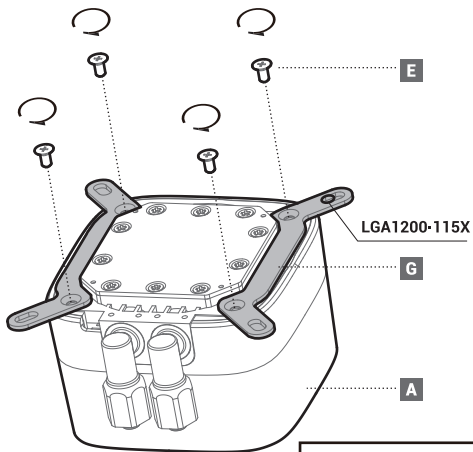

LGA1700

Front Mounting The Radiator (Optional)

Front Mounting The Radiator (Optional)

Chassis & Radiator

Connection

240MM × 2
360MM × 3

Connection with Digital

Download