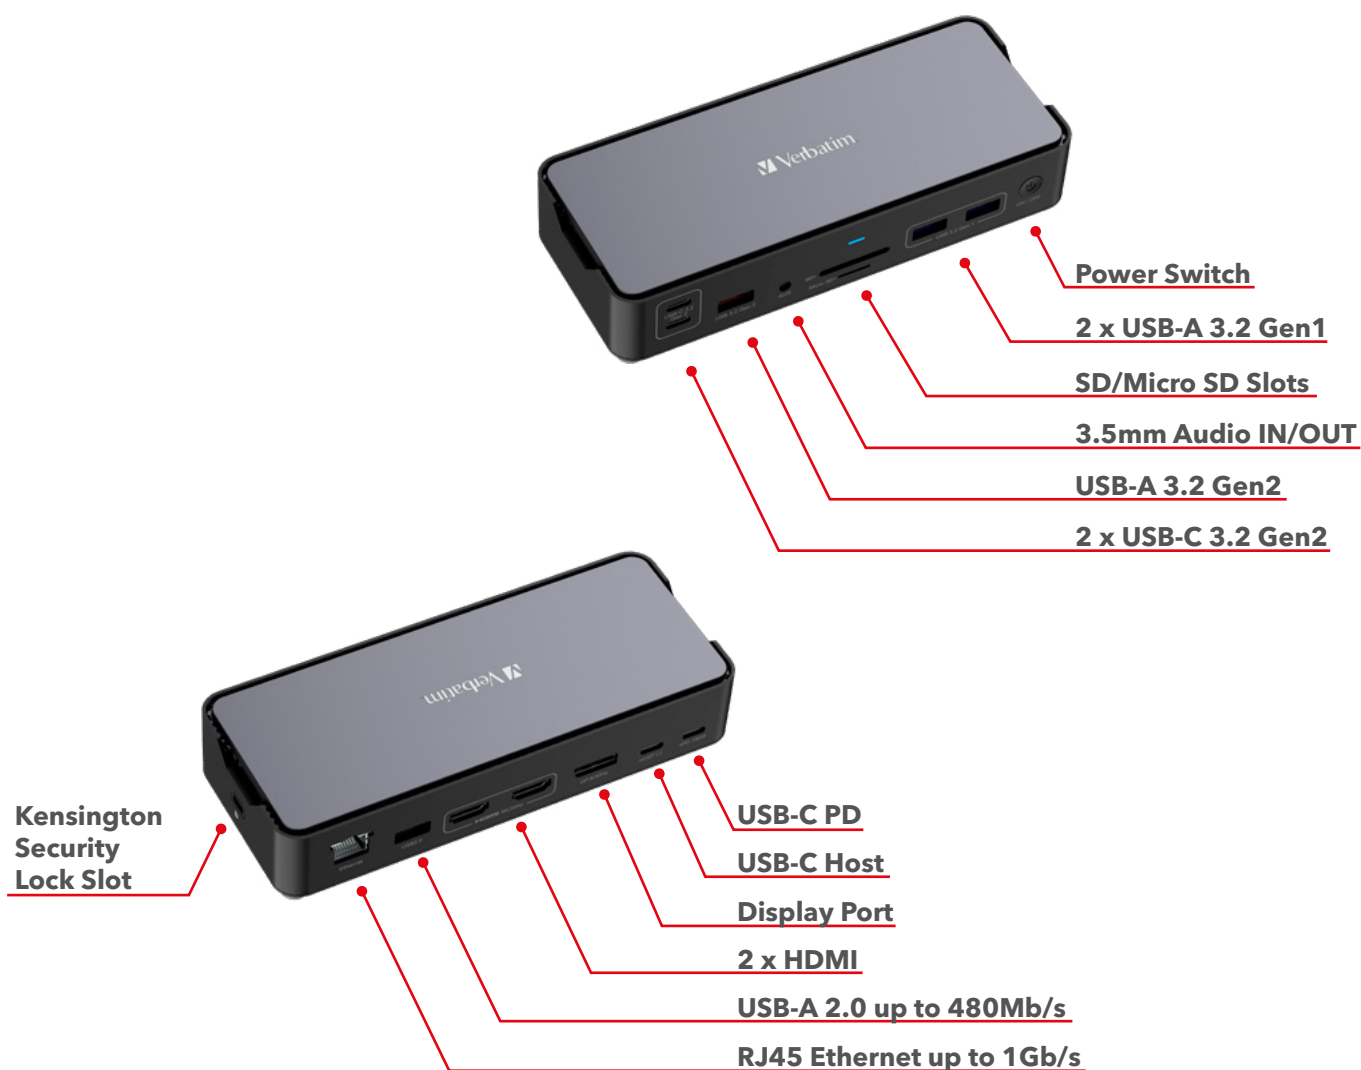

USB-C™ Pro Docking Station 15 Port

CDS-15

PN	Description	Bar Code	EAN128 Code	EAN14 Code
32171	USB-C Pro Docking Station 15 Port CDS-15	023942321712	(02)0023942321712(37)05(91)891	50023942321717

Logistic Information	
Pack Dimensions L x W x H	220 x 115 x 36 mm
Pack Weight	406
Units per Pack	1
Outer Carton Dimensions L x W x H	235 x 200 x 140 mm
Outer Cartons Weight	2300
Units per Outer Carton	5
Outer Cartons per Layer	20
Layers per Pallet	7
Outer Boxes per pallet	140
Units per Pallet	700