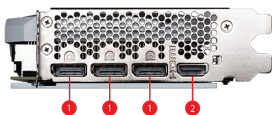

SPECIFICATIONS

Model Name	GeForce RTX™ 4070 SUPER 12G VENTUS 2X WHITE OC
Graphics Processing Unit	NVIDIA® GeForce RTX™ 4070 SUPER
Interface	PCI Express® Gen 4
Core Clocks	Extreme Performance: 2520 MHz (MSI Center) Boost: 2505 MHz
CUDA® CORES	7168 Units
Memory Speed	21 Gbps
Memory	12GB GDDR6X
Memory Bus	192-bit
Output	DisplayPort x 3 (v1.4a) HDMI™ x 1 (Supports 4K@120Hz HDR, 8K@60Hz HDR, and Variable Refresh Rate as specified in HDMI™ 2.1a)
HDCP Support	Y
Power consumption	220 W
Power connectors	16-pin x 1
Recommended PSU	650 W
Card Dimension (mm)	242 x 125 x 43 mm
Weight (Card / Package)	680 g / 998 g
DirectX Version Support	12 Ultimate
OpenGL Version Support	4.6
Maximum Displays	4
G-SYNC® technology	Y
Digital Maximum Resolution	7680 x 4320

CONNECTIONS

1. DisplayPort
2. HDMI™

FEATURES

Dual Fan

Two fans and a huge heatsink ensure a cool and quiet experience for you.

TORX FAN 4.0

A masterpiece of teamwork, fan blades work in pairs to create unprecedented levels of focused air pressure.

Copper Baseplate

A solid nickel-plated copper baseplate transfers heat from the GPU to all heat pipes for better cooling.

Core Pipe

Precision-machined heat pipes ensure max contact to the GPU and spread heat along the full length of the heatsink.

Reinforcing Backplate

The reinforcing backplate features a flow-through design that provides additional ventilation.

Zero Frozr

The fans completely stop when temperatures are relatively low, eliminating all noise.