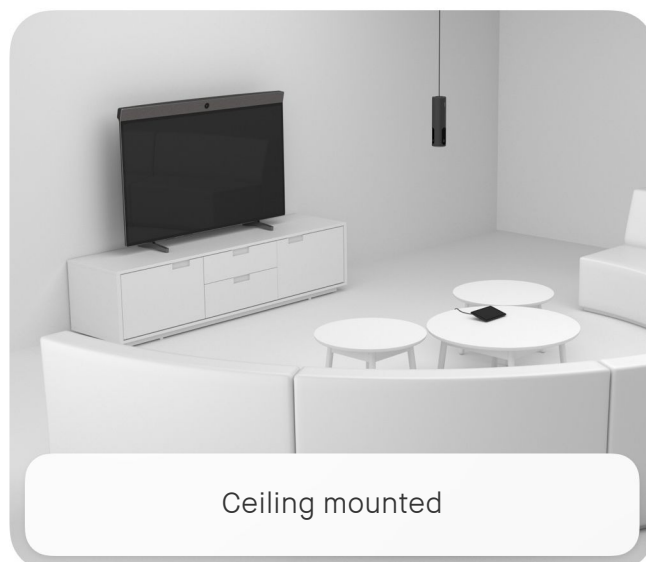

Simple setup

Neat Center can be ordered with or without a PoE power injector and comes with multiple mounting options to fit your needs, including a fixed or free-standing table mount and a ceiling mount. Neat Center can also be mounted on a tripod for ad hoc deployments anywhere throughout a space.

In the box

Neat Center
Ethernet cable: 9.8ft (3m)
Ceiling mount
Table mount

Optional Neat accessories

Ethernet cable: 16.4ft (5m)
PoE power injector*

*If using an alternative PoE power source, it must be compliant with the IEEE 802.3 af/at/bt PoE standard