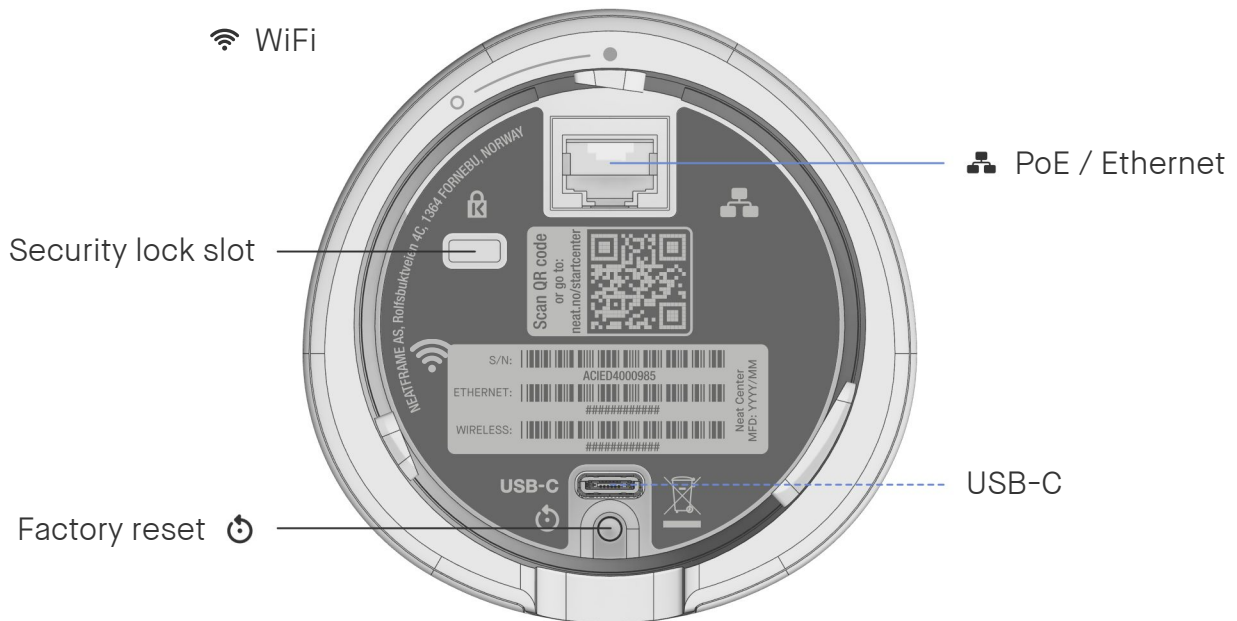

Setup and connectivity

Setup

Use the provided cables to set up the system. Connect the cables according to the illustration. Cables marked — are included. Cables marked - - - - are optional and not required for the system's basic use.

Requirements for a complete setup

Primary Neat device
PoE network or Network port and PoE power injector
Video service

Environmental requirements

Ambient operating temperature:

32° to 95° F / 0° - 35° C

Storage temperature: -4° - 140° F / -20° - 60° C

Relative humidity: 10% to 90%

Additional product information

<https://neat.no/center>