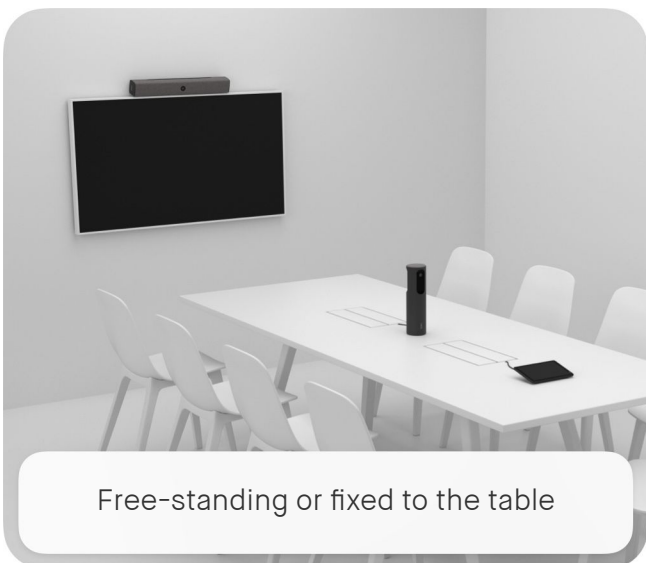

Simple setup

Neat Center can be ordered with or without a PoE power injector and comes with multiple mounting options to fit your needs, including a fixed or free-standing table mount and a ceiling mount. Neat Center can also be mounted on a tripod for ad hoc deployments anywhere throughout a space.

In the box

Neat Center
Ethernet cable: 9.8ft (3m)
Ceiling mount
Table mount

Optional Neat accessories

Ethernet cable: 16.4ft (5m)
PoE power injector*

*If using an alternative PoE power source, it must be compliant with the IEEE 802.3 af/at/bt PoE standard