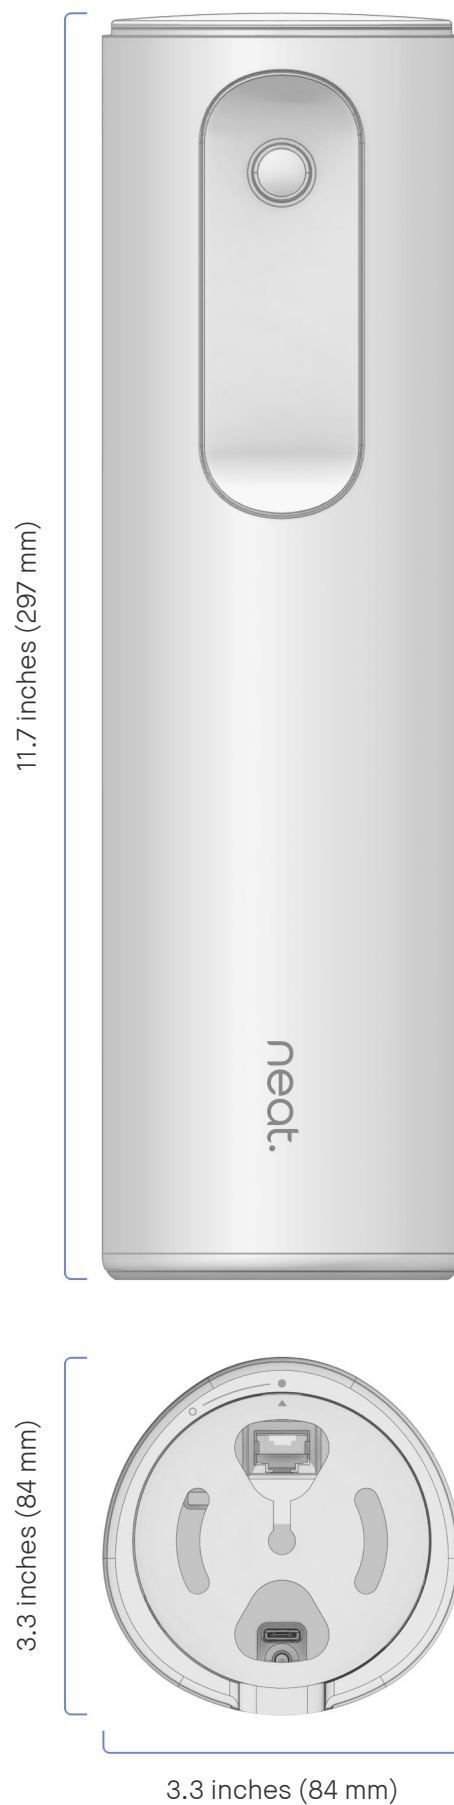

## In the box

Neat Center  
Ethernet cable: 9.8ft (3m)  
Ceiling mount  
Table mount

# Mounting options

Free-standing  
on a table

Fixed to a table  
(with hidden or  
exposed cabling)

Ceiling  
mounted

Screws for mounting to the table or ceiling are not included. A minimum of two diameter 6 mm screws must be used for a secure ceiling mount. The screws must be of the appropriate type for the material of the mounting surface. Mounting in the ceiling should only be performed by qualified personnel in line with applicable facility and state

# Size and weight

## Neat Center

Height: 11.7 inches (297 mm)

Width: 3.3 inches (84 mm)

Depth: 3.3 inches (84 mm)

Weight: 3.24 pounds (1,47 kg)