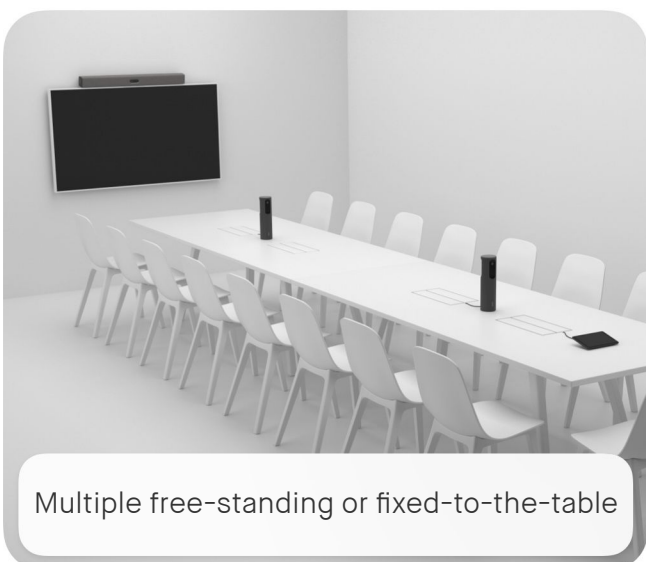

Simple setup

Neat Center can be ordered with or without a PoE power injector and comes with multiple mounting options to fit your needs, including a fixed or free-standing table mount and a ceiling mount. Neat Center can also be mounted on a tripod for ad hoc deployments anywhere throughout a space.

In the box

Neat Center
Ethernet cable: 9.8ft (3m)
Ceiling mount
Table mount

Optional Neat accessories

Ethernet cable: 16.4ft (5m)
PoE power injector*

*If using an alternative PoE power source, it must be compliant with the IEEE 802.3 af/at/bt PoE standard