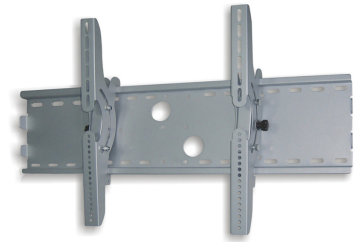

#### FUNCTIONALITY

Type	Tilt
Lockable	Lockable - Padlock not included
Tilt (degrees)	30°
Adjustment type	None

## NEOMOUNTS TV WALL MOUNT

Neomounts

Neomounts

### Neomounts TV/Monitor Wall Mount (tiltable) for 37"-85" Screen - Silver

The Neomounts wall mount, model PLASMA-W200 is a tiltable wall mount for flat screens up to 85" (216 cm). This mount is a great choice when you want the ultimate viewing flexibility with your flat screen. Depth of this mount is 7 centimetres.

Neomounts' tilt (30°) technology allows the mount to change to any viewing angle to fully benefit from the capabilities of the flat screen. Depth of this mount is 7 centimetres.

Neomounts PLASMA-W200 is suitable for screens up to 85" (216 cm). The weight capacity of this product is 100 kg each screen. The wall mount is suitable for screens that meet VESA hole pattern 200x200 to 865x480mm. Different hole patterns can be covered using Neomounts VESA adapter plates.