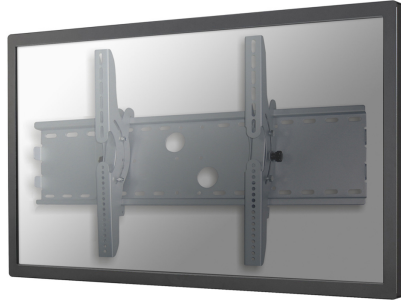

#### FUNCTIONALITY

Type	Tilt
Lockable	Lockable - Padlock not included
Tilt (degrees)	30°
Adjustment type	None

## NEOMOUNTS TV WALL MOUNT

Neomounts

Neomounts

### Neomounts TV/Monitor Wall Mount (tiltable) for 37"-85" Screen - Silver

The Neomounts wall mount, model PLASMA-W200 is a tiltable wall mount for flat screens up to 85" (216 cm). This mount is a great choice when you want the ultimate viewing flexibility with your flat screen. Depth of this mount is 7 centimetres.

Neomounts' tilt (30°) technology allows the mount to change to any viewing angle to fully benefit from the capabilities of the flat screen. Depth of this mount is 7 centimetres.

Neomounts PLASMA-W200 is suitable for screens up to 85" (216 cm). The weight capacity of this product is 100 kg each screen. The wall mount is suitable for screens that meet VESA hole pattern 200x200 to 865x480mm. Different hole patterns can be covered using Neomounts VESA adapter plates.