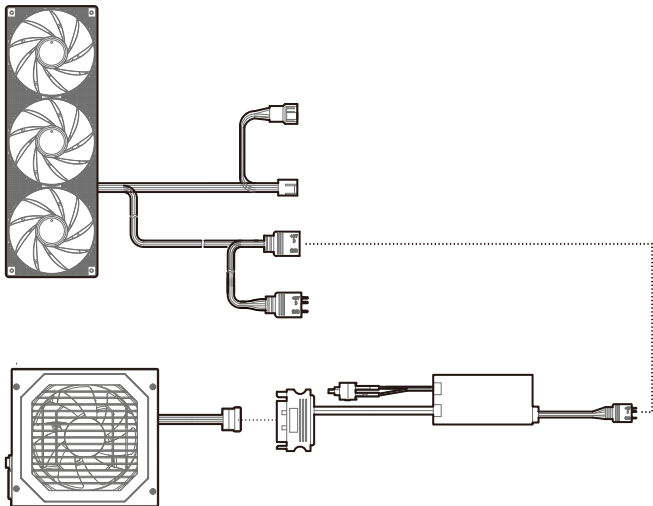

Manual RGB Wiring

For reference only, please refer to the real product.