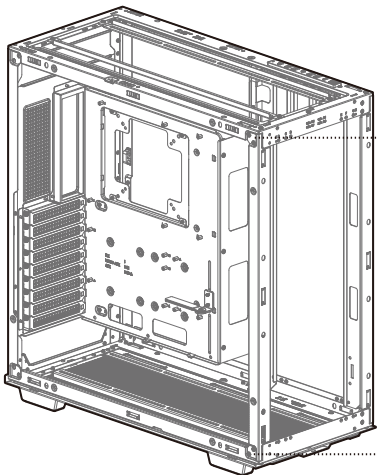

180mm×2

200mm×2

120/140/240/280/360/420mm

SIDE

120mm×3
140mm×3

Removing the Mesh Side Panel

Removing the Top Panel

Removing the Tempered Glass Side Panel

Remove the Transport Support Column

Removing the Bottom Panel

Removing the Tempered Glass Front Panel

Installing the Motherboard

Installing the GPU

Installing the Vertical GPU Bracket

Installing HDDs

Installing SSDs