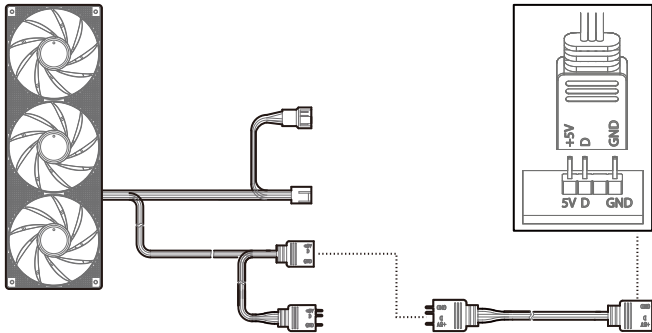

Motherboard RGB Synchronization

For reference only, please refer to the real product.