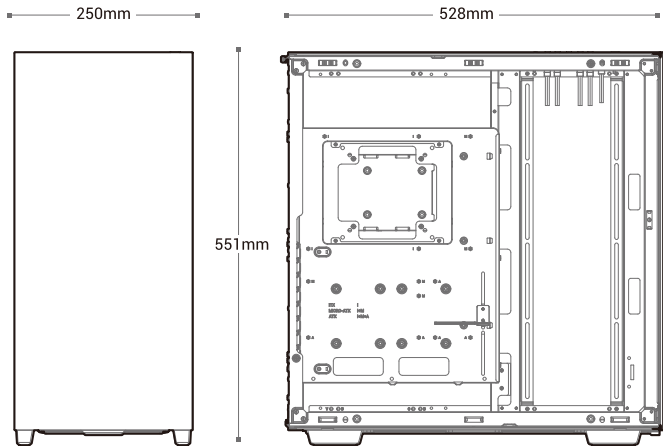

x8**R**

HDD screws

x9**S**

Fan screws

x12**T**

Stand off

x4**V**

Cable ties

x11

Specifications

TOP

120mm×3
140mm×3
180mm×2
200mm×2

120/140/240/280/360/420mm

BOTTOM

120mm×3

140mm×3

180mm×2

200mm×2

120/140/240/280/360/420mm

SIDE

120mm×3
140mm×3

Removing the Mesh Side Panel

Removing the Top Panel

Removing the Tempered Glass Side Panel