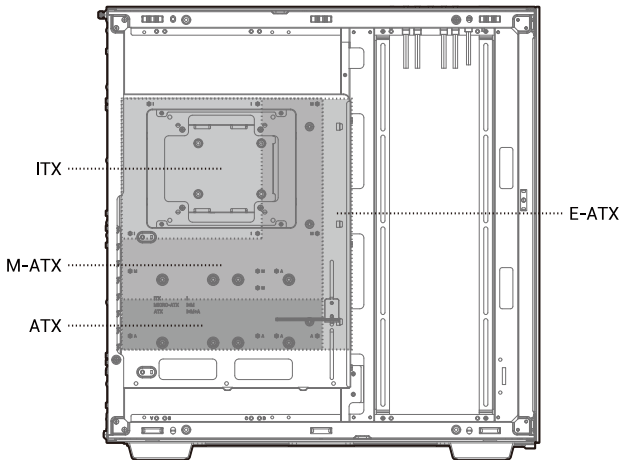

180mm×2

200mm×2

120/140/240/280/360/420mm

SIDE

120mm×3
140mm×3

Removing the Mesh Side Panel

Removing the Top Panel

Removing the Tempered Glass Side Panel

Remove the Transport Support Column

Removing the Bottom Panel

Removing the Tempered Glass Front Panel

Installing the Motherboard

Installing the GPU

Installing the Vertical GPU Bracket

Installing HDDs

Installing SSDs