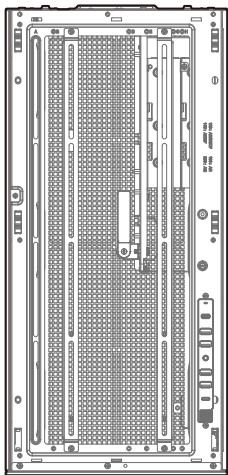

N

Sleeve screw

x1**O**

PSU screws

x6**P**

Motherboard screws

x18**Q**

SSD screws

x8**R**

HDD screws

x9**S**

Fan screws

x12**T**

Stand off

x4**V**

Cable ties

x11

Specifications

TOP

120mm×3
140mm×3
180mm×2
200mm×2

120/140/240/280/360/420mm

BOTTOM

120mm×3

140mm×3

180mm×2

200mm×2

120/140/240/280/360/420mm

SIDE

120mm×3
140mm×3

Removing the Mesh Side Panel

Removing the Top Panel

Removing the Tempered Glass Side Panel