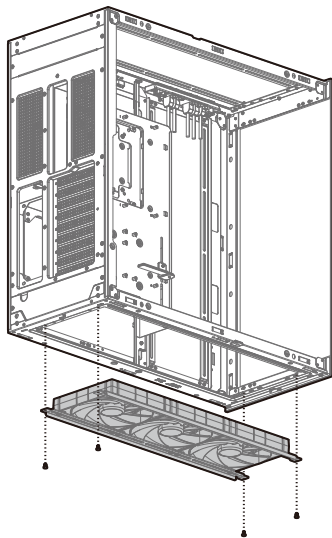

Only on SFX PSU

Only on SFX PSU

Installing the Power Supply

Installing Fans

SIDE

SIDE

TOP

BOTTOM

BOTTOM

I/O Panel Introduction

Installing the Front I/O Connectors

USB3.0

MIC/AUDIO

POWER SW

TYPE-C

HDD LED