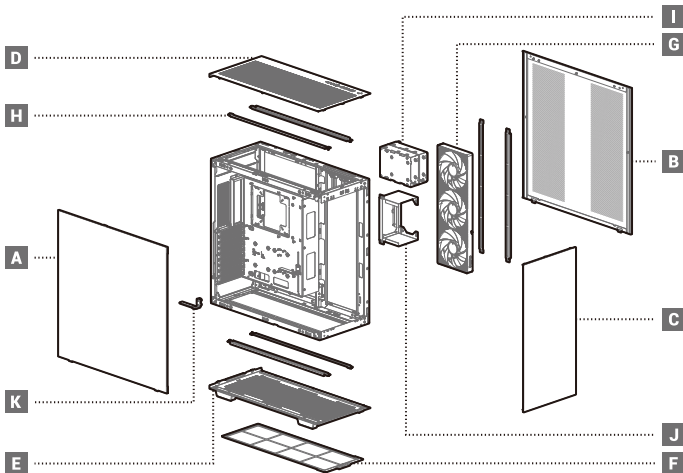

CH780 Series

Panoramic Tempered Glass ATX+ Case

DEEPCOOL 

Case Features

Case Specifications

Length:528mm Maximum GPU length:480mm
Width:250mm Maximum PSU length:180mm
Height:551mm Maximum CPU Cooler length:132mm

Tempered Glass Side Panel

A

×1

Right Side Panel

B

×1

Front Panel

C