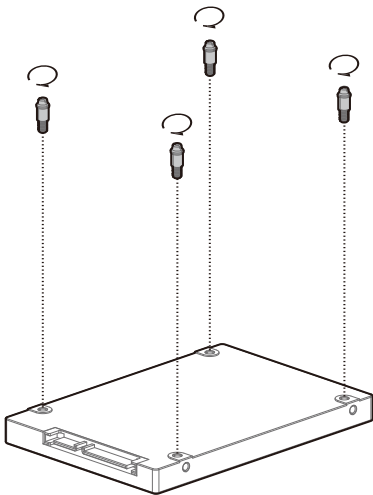

180mm×2

200mm×2

120/140/240/280/360/420mm

SIDE

120mm×3
140mm×3

Removing the Mesh Side Panel

Removing the Top Panel

Removing the Tempered Glass Side Panel

Remove the Transport Support Column

Removing the Bottom Panel

Removing the Tempered Glass Front Panel

Installing the Motherboard

Installing the GPU

Installing the Vertical GPU Bracket

Installing HDDs

Installing SSDs