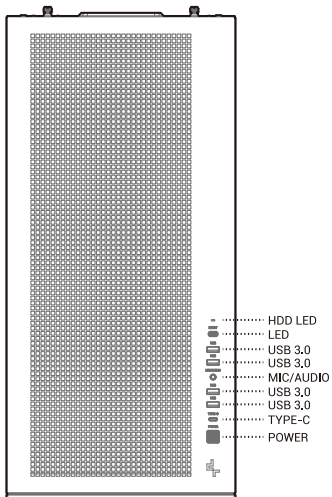

I/O Panel Introduction