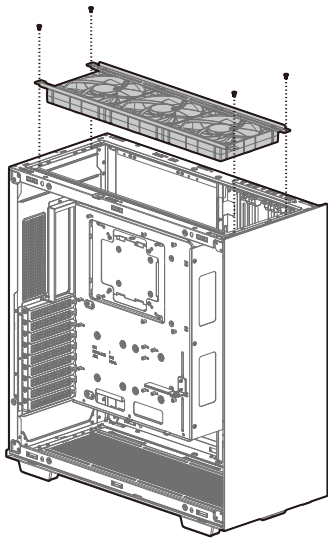

Only on SFX PSU

Only on SFX PSU

Installing the Power Supply

Installing Fans

SIDE

SIDE

TOP

BOTTOM

BOTTOM

I/O Panel Introduction

Installing the Front I/O Connectors

USB3.0

MIC/AUDIO

POWER SW

TYPE-C

HDD LED