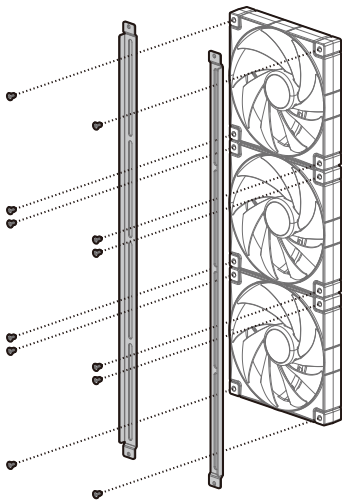

180mm×2

200mm×2

120/140/240/280/360/420mm

SIDE

120mm×3
140mm×3

Removing the Mesh Side Panel

Removing the Top Panel

Removing the Tempered Glass Side Panel

Only on SFX PSU

Only on SFX PSU

Installing the Power Supply

Installing Fans

SIDE

SIDE

TOP

BOTTOM