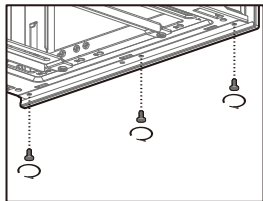

180mm×2

200mm×2

120/140/240/280/360/420mm

SIDE

120mm×3
140mm×3

Removing the Mesh Side Panel

Removing the Top Panel

Removing the Tempered Glass Side Panel

Remove the Transport Support Column

Removing the Bottom Panel

Removing the Tempered Glass Front Panel

Installing the Motherboard

Installing the GPU

Installing the Vertical GPU Bracket

Installing HDDs

Installing SSDs