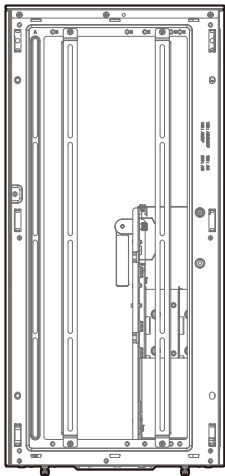

x8**R**

HDD screws

x9**S**

Fan screws

x12**T**

Stand off

x4**V**

Cable ties

x11

Specifications

TOP

120mm×3
140mm×3
180mm×2
200mm×2

120/140/240/280/360/420mm

BOTTOM

120mm×3

140mm×3

180mm×2

200mm×2

120/140/240/280/360/420mm

SIDE

120mm×3
140mm×3

Removing the Mesh Side Panel

Removing the Top Panel

Removing the Tempered Glass Side Panel