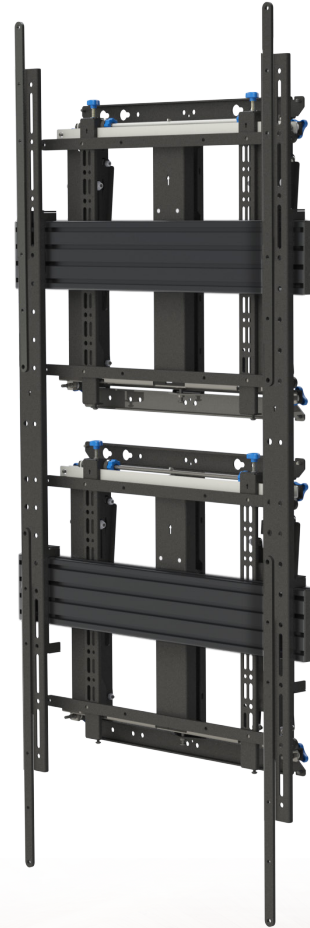

BT9925

SOFT-OPEN FULL SERVICE PORTRAIT WALL MOUNT FOR LG® 110UM5J-B

The BT9925 is a dual rail, pop-out wall mount solution designed for portrait mounting extra-large signage displays such as the LG 110UM5J-B. Capable of supporting heavy loads, the BT9925 is ideal for recess mounting and features a soft opening for full service access, micro-adjustment for screen alignment and integrated cable management to help keep the finished installation tidy. Safety screws also help to prevent unauthorised removal of the screen.

SPECIFICATION

Recommended screen size	72" up to 120"
Max load	80kg
VESA® & non-VESA fixings	up to 600 x 1500
Flat to wall depth	121.3mm (+/-7.5mm with micro-adjustment)
Popped out depth	268.3mm (+/-7.5mm with micro-adjustment)
Tool-less micro-adjustment	+/-7.5mm per corner

FEATURES

- Designed to wall mount extra-large signage displays such as LG's 110UM5J-B*
- Universal design suitable for portrait mounting other standard screens over 72"
- Pop-out system with soft opening provides a safe and easy service access
- Ideal for recess mounting
- Tool-less micro-adjustment of +/-7.5mm
- Features depth, height and lateral micro-adjustment
- Keyhole fixings on wall plates for an easier installation
- Safety screws help prevent unauthorised removal of screens
- Simple 'hook-on' installation
- All mounting hardware included

*For landscape mounting LG's 110UM5J-B use BT9921

Tool-less micro-adjustment of +/-7.5mm