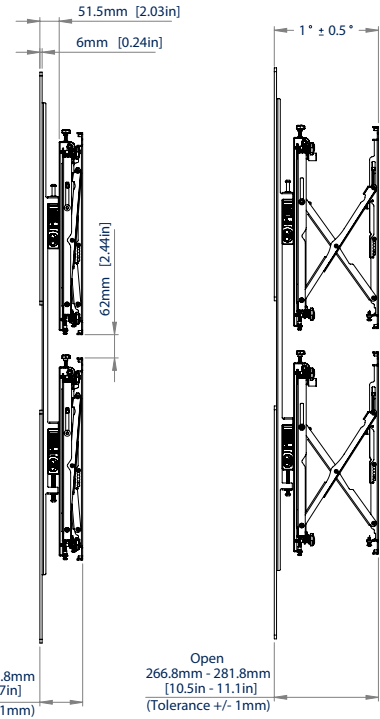

SIDE VIEW

PACKING INFORMATION

PLEASE NOTE, THIS IS A MULTI-BOX BOX ITEM

COLOUR:	ORDER REF:	EAN CODE:
Black	BT9925/B	5019318307522

RELATED PRODUCTS

BT9921

Soft-Open Full Service Wall Mount ideal for landscape mounting LG 110UM5J-B

BT9920

XXL Wall Mount for screens up to 120" and 200kg

BT8590

XXL Flat Screen Trolley suitable for displaying XXL screens over 72".

BT8312

Slimline Soft-Open Full Service Video Wall Mount suitable for mounting screens up to 72".