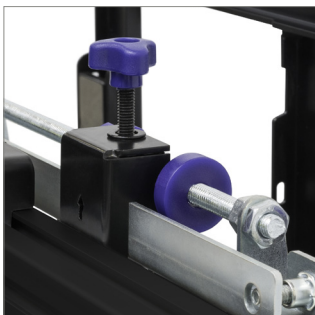

BT9925

SOFT-OPEN FULL SERVICE PORTRAIT WALL MOUNT FOR LG® 110UM5J-B

The BT9925 is a dual rail, pop-out wall mount solution designed for portrait mounting extra-large signage displays such as the LG 110UM5J-B. Capable of supporting heavy loads, the BT9925 is ideal for recess mounting and features a soft opening for full service access, micro-adjustment for screen alignment and integrated cable management to help keep the finished installation tidy. Safety screws also help to prevent unauthorised removal of the screen.

SPECIFICATION

Recommended screen size	72" up to 120"
Max load	80kg
VESA® & non-VESA fixings	up to 600 x 1500
Flat to wall depth	121.3mm (+/-7.5mm with micro-adjustment)
Popped out depth	268.3mm (+/-7.5mm with micro-adjustment)
Tool-less micro-adjustment	+/-7.5mm per corner

FEATURES

- Designed to wall mount extra-large signage displays such as LG's 110UM5J-B*
- Universal design suitable for portrait mounting other standard screens over 72"
- Pop-out system with soft opening provides a safe and easy service access
- Ideal for recess mounting
- Tool-less micro-adjustment of +/-7.5mm
- Features depth, height and lateral micro-adjustment
- Keyhole fixings on wall plates for an easier installation
- Safety screws help prevent unauthorised removal of screens
- Simple 'hook-on' installation
- All mounting hardware included

*For landscape mounting LG's 110UM5J-B use BT9921

Tool-less micro-adjustment of +/-7.5mm