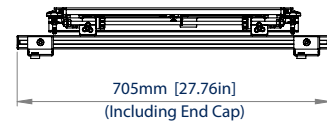

TOP VIEW

PACKING INFORMATION

PLEASE NOTE, THIS IS A MULTI-BOX BOX ITEM

COLOUR:	ORDER REF:	EAN CODE:
Black	BT9925/B	5019318307522