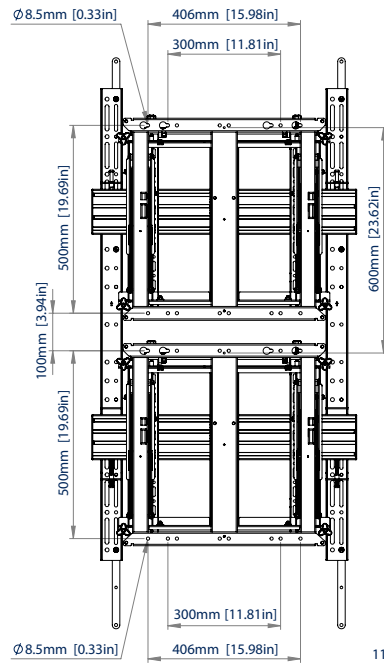

FRONT VIEW

BACK VIEW

PACKING INFORMATION

PLEASE NOTE, THIS IS A MULTI-BOX BOX ITEM

COLOUR:	ORDER REF:	EAN CODE:
Black	BT9925/B	5019318307522

RELATED PRODUCTS

BT9921

Soft-Open Full Service Wall Mount ideal for landscape mounting LG 110UM5J-B

BT9920

XXL Wall Mount for screens up to 120" and 200kg

BT8590

XXL Flat Screen Trolley suitable for displaying XXL screens over 72".

BT8312

Slimline Soft-Open Full Service Video Wall Mount suitable for mounting screens up to 72".