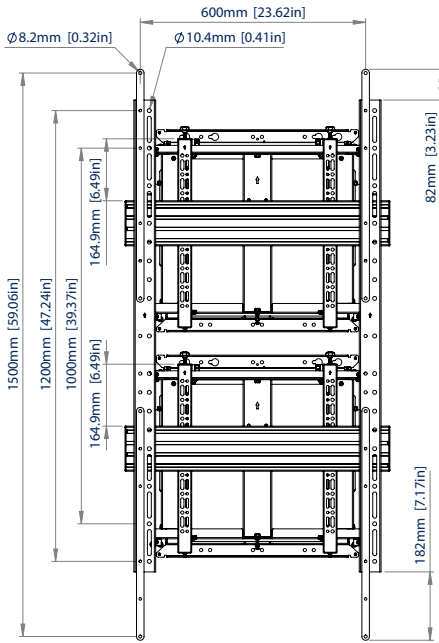

FRONT VIEW

BACK VIEW

PACKING INFORMATION

PLEASE NOTE, THIS IS A MULTI-BOX BOX ITEM

COLOUR:	ORDER REF:	EAN CODE:
Black	BT9925/B	5019318307522

RELATED PRODUCTS

BT9921

Soft-Open Full Service Wall Mount ideal for landscape mounting LG 110UM5J-B

BT9920

XXL Wall Mount for screens up to 120" and 200kg

BT8590

XXL Flat Screen Trolley suitable for displaying XXL screens over 72".

BT8312

Slimline Soft-Open Full Service Video Wall Mount suitable for mounting screens up to 72".