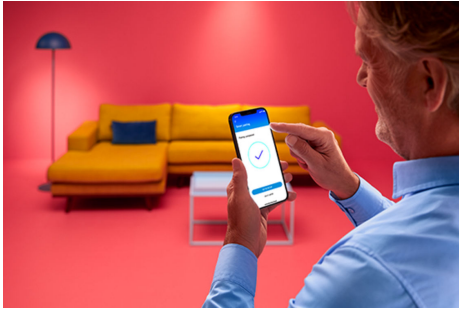

WiZ NEON FLEX STRIP 3M KIT TYPE-G

Light can shape your mood, and now you can shape your light, with bendable Neon Flex Strips from WiZ. With 3 metres of flexible light strip to play work, we're sure you can create clever and delightful shapes to beautify any room. Set the mood with neon gradient colour effects. Wi-Fi controllable, of course, using the WiZ app, WiZ remote or your voice.

PRODUCT HIGHLIGHTS

- Full colour
- Low Voltage
- IP20/Silicon

Smart lighting functionalities easy to set up

Enjoy the benefits of smart features instantly, just by connecting your WiZ light to your Wi-Fi network. Control lights easily when you're away from home and scheduling lights to go on and off automatically. No need to install additional hardware such as hub or gateway!

Millions of colours and changing light modes to make your day

Choose any light colour you like or simply apply a dynamic light mode that we've designed for you. Fireplace or Ocean, for example, will help you create an amazing atmosphere and lift your mood.

Control smart lighting the way you like it

WiZ enables you to control smart lighting in multiple ways. Adjust lights with your smartphone, voice, the WiZ remote control or by using the existing wall switch to toggle between two favourite modes. Works with Google Home, Alexa and Siri Shortcuts.