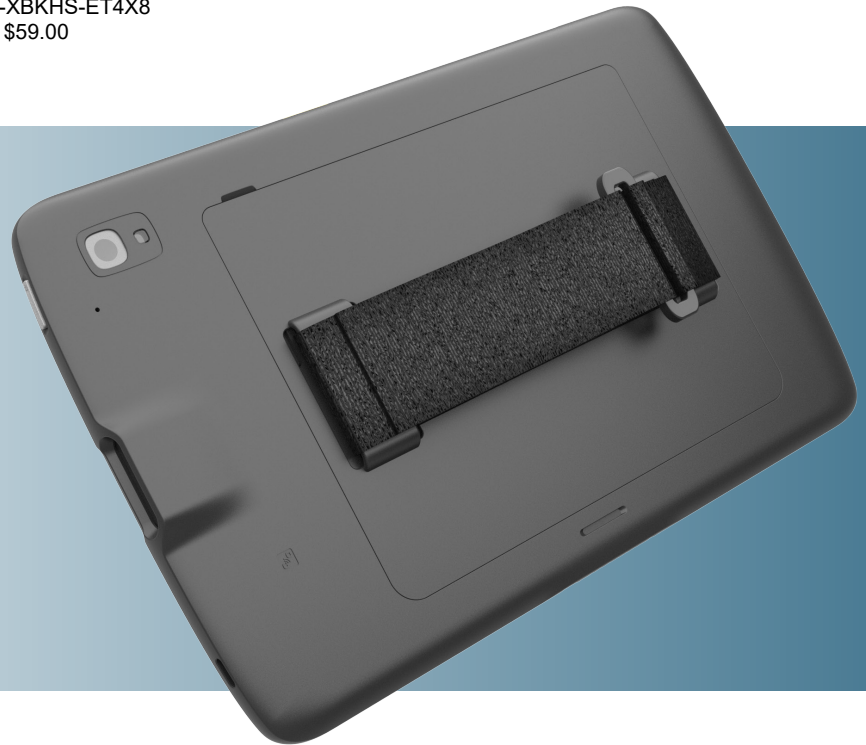

Expansion Back for Zebra ET4x

Slim and lightweight, this new hand strap provides a reliable method for using the ET4x in diverse use models. This new design replaces the existing battery cover while providing a convenient, comfortable manner to hold the ET4x device. Entering data or device viewing is enhanced via ergonomic benefits. Including reduced fatigue in the forearm, wrist, and hand.

ET4X 10"

Part #: FM-XBKHS-ET4X10

List Price: \$59.00

ET4X 8"

Part #: FM-XBKHS-ET4X8

List Price: \$59.00

Features:

- Adjustable hand strap
 - accommodates most users
 - provides increased ergonomics
 - minimizes loss and drops
- Hand strap also available in DuraStrap material
 - 100% impermeable and sanitizable material
 - ideal for healthcare and other bio-sensitive environments
- Replaces existing battery cover