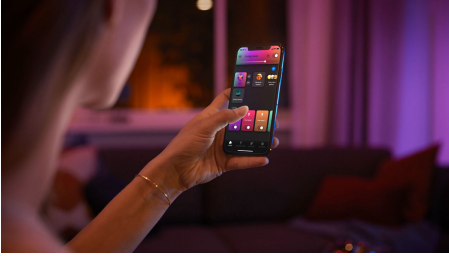

Easy smart lighting

Instantly set the mood in any room of your home with these two GU10 bulbs, which offer millions of shades of white and coloured light and fit into most standard spotlights.

Easy smart lighting

- Control up to 10 lights with the Bluetooth app
- Control lights with your voice*
- Create a personalised experience with colourful smart light
- Set the right mood with warm to cool white light
- Get the perfect light recipes for your daily activities
- Unlock the full suite of smart lighting features with the Bridge

Highlights

Control up to 10 lights with the Bluetooth app

With the Hue Bluetooth app, you can control your Hue smart lights in a single room of your home. Add up to 10 smart lights and control them all with just the touch of a button on your mobile device.

Create a personalised experience with colourful smart light

Transform your home with over 16 million colours, instantly creating the right atmosphere for any event. With the touch of a button, you can set a festive mood for a party, turn your living room into a movie theatre, enhance your home decor with colour accents, and much more.