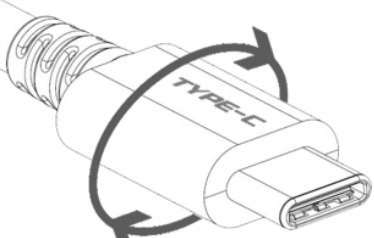

Support External Power Switch

msi

Making Power Computer much easier. Cubi 5 is designed to support external power switch. Located computer in a hard to reach area , this is a convenient switch on the desk and hitting it rather than bend down to turn the computer on.

— 40 dB

Conversation

— 60 dB

USB Gen1 Type-C with reversible design

Get all the performance benefits from USB 3.2 Gen1 combined with the convenience of the USB Type-C connector. This reversible connector allows for effortless connecting of USB devices.