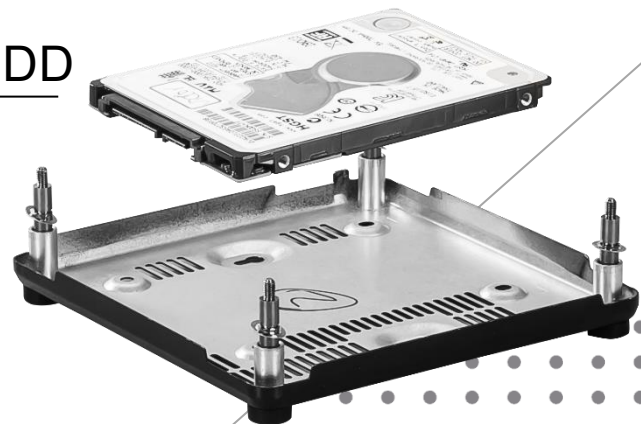

M.2 SSD

2.5" SSD/HDD