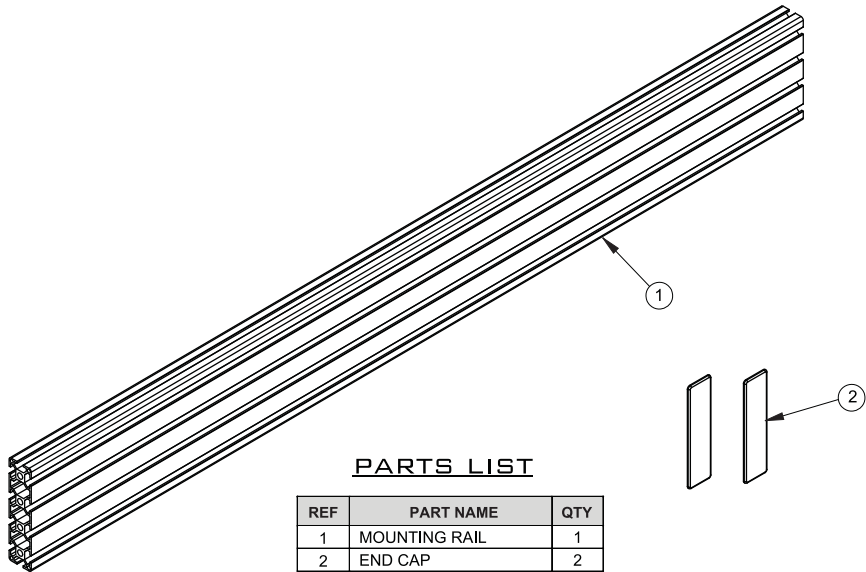

BT8390-150

HORIZONTAL MOUNTING RAIL PARTS LIST

SYSTEM X™

This pack contains 1 Mounting Rail

PLEASE KEEP THIS FOR FUTURE REFERENCE

PARTS LIST

REF	PART NAME	QTY
1	MOUNTING RAIL	1
2	END CAP	2

Designed to work in conjunction with B-Tech's System X range