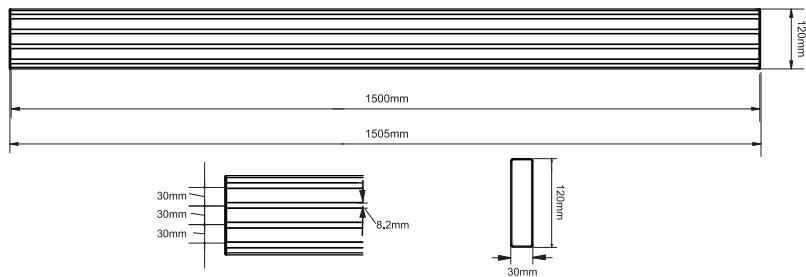

PRODUCT DIMENSIONS

THESE DIMENSIONS ARE INTENDED AS A GUIDE ONLY AND B-TECH ACCEPTS NO LIABILITY FOR THE ACCURACY OF THE INFORMATION

B-TECH AUDIO VIDEO MOUNTS

HEAD OFFICE

B-Tech International Limited

Bennett House, Long March, Daventry, Northants., NN11 4NR, UK

Email: info@btechavmounts.com

www.btechavmounts.com

AMA-BT8390-150-V1-PROBX-0616-104 Made in Vietnam