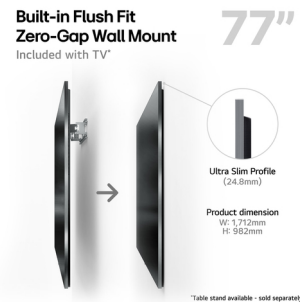

LG OLED77G45LW.AEK TV 195.6 cm (77") 4K Ultra HD Smart TV Wi-Fi Silver

Brand : LG

Product code: OLED77G45LW.AEK

Product name : OLED77G45LW.AEK

- 4K OLED evo technology with self-lit pixels for perfect contrast and 100% colour accuracy
- Powerful α11 AI processor for unmatched pictures and sound - Designed for and exclusive to LG OLED
- Smart webOS platform with Freeview Play, Netflix, Disney+ and more, plus supreme connectivity
- Brightness Booster Max - for stunning images in any environment
- One Wall Design - ultra slim with built-in flush fit wall mount and narrow bezels

LG OLED evo G4 77" 4K Smart TV, 2024

LG OLED77G45LW.AEK. Display diagonal: 195.6 cm (77"), Display resolution: 3840 x 2160 pixels, HD type: 4K Ultra HD, Display technology: OLED evo, Screen shape: Flat. Smart TV. Motion interpolation technology: OLED Motion, Response time: 0.1 ms, Native aspect ratio: 16:9. Digital signal format system: DVB-C, DVB-S, DVB-S2, DVB-T, DVB-T2. Wi-Fi, Ethernet LAN. Product colour: Silver