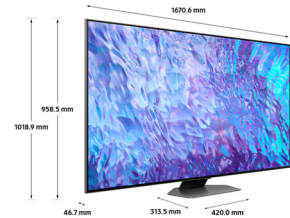

## Samsung QE75Q80CATXXU TV 190.5 cm (75") 4K Ultra HD Smart TV Wi-Fi

Brand : Samsung

Product code: QE75Q80CATXXU

Product name : QE75Q80CATXXU

- Powered by Quantum Dot for a naturally bright and colourful picture
- Brightness, colour and detail boosted by our most intelligent AI-powered 4K processor
- Precise backlight technology creates bright whites, dark blacks and incredible contrast
- Virtual surround sound with Dolby Atmos Technology
- Incredible detail unveiled with bright colour and rich contrast

2023 75" Q80C QLED 4K HDR Smart TV

Samsung QE75Q80CATXXU. Display diagonal: 190.5 cm (75"), HD type: 4K Ultra HD, Display technology: QLED. Smart TV. Contrast ratio (typical): 16:9, Native aspect ratio: 16:9. Wi-Fi