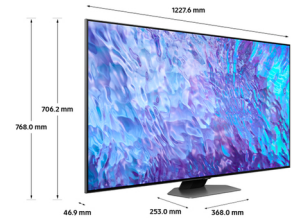

Samsung QE55Q80CATXXU TV 139.7 cm (55") 4K Ultra HD Smart TV Wi-Fi

Brand : Samsung

Product code: QE55Q80CATXXU

Product name : QE55Q80CATXXU

- Powered by Quantum Dot for a naturally bright and colourful picture
- Brightness, colour and detail boosted by our most intelligent AI-powered 4K processor
- Precise backlight technology creates bright whites, dark blacks and incredible contrast
- Virtual surround sound with Dolby Atmos Technology
- Incredible detail unveiled with bright colour and rich contrast