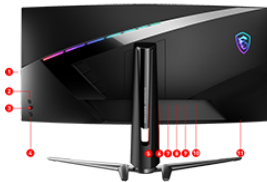

VESA Certified DisplayHDR 400

Provide eye-catching detail through contrast and shadows adjustment.

Frameless Design	Yes
Console Mode	2K Resolution PS5™ Optimization FHD @ 120Hz * All trademarks and the registered trademarks are the property of their respective owners.
Compatibility	PC, Mac, PS5™, PS4™, Xbox, Mobile, Notebook * All trademarks and the registered trademarks are the property of their respective owners.
Note	Display Port: 3440 x 1440 (Up to 165Hz) HDMI: 3440 x 1440 (Up to 100Hz) Type C. 3440 x 1440(Up to 165Hz) *sRGB and DCI-P3 follow CIE1976 standard

CONNECTIONS

1. Headset Hanger
2. Macro Key
3. 5-way joystick navigator
4. Power Button
5. 2x HDMI (2.0)
6. 1x Display Port (1.4)
7. 1x USB 3.2 Gen1 Type C
8. 1x Earphone out
9. 2x USB 3.2 Gen1 Type A
10. 1x USB 3.2 Gen1 Type B Upstream Port
11. Kensington Lock