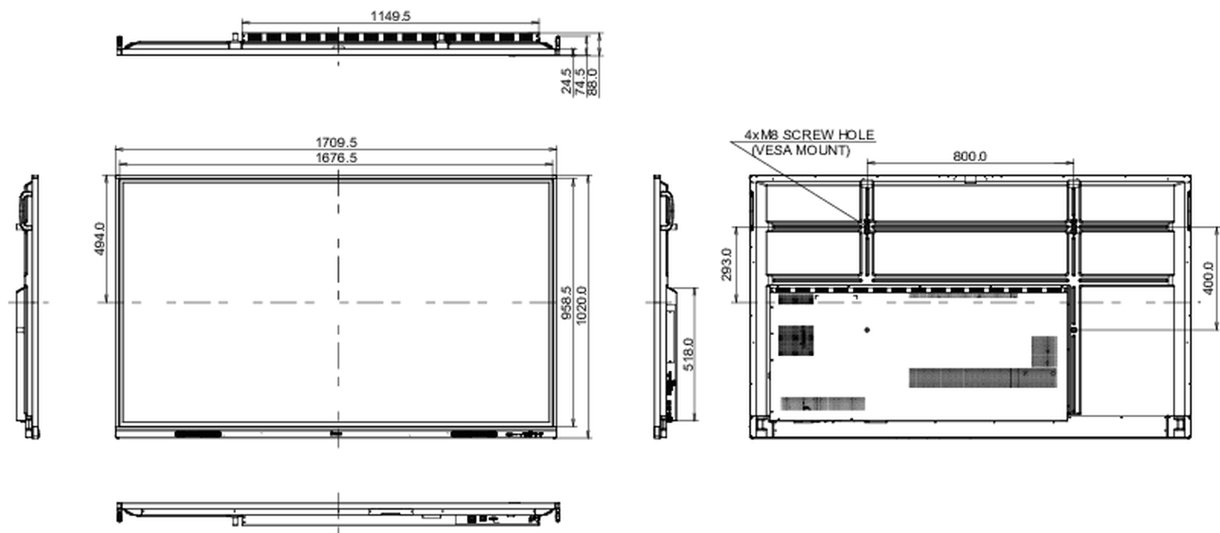

09 SUSTAINABILITY

Regulations

CB, CE, TÜV-Bauart, EAC, RoHS support, ErP, WEEE, REACH

REACH SVHC

above 0.1%: Lead

10 DIMENSIONS / WEIGHT

Product dimensions W x H x D

1709 x 1020 x 88mm

Box dimensions W x H x D

1863 x 1140 x 225mm

Weight (without box)

47kg

Weight (with box)

60.6kg

EAN code

4948570121847

All trademarks and registered trademarks acknowledged. E & O E. Specification subject to change without notice. All LCD's comply with ISO-9241-307:2008 in connection with pixel defects.

© IIYAMA CORPORATION. ALL RIGHTS RESERVED