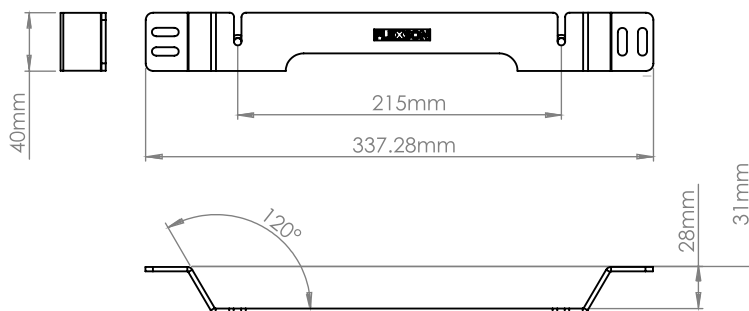

SRWM Wall Mount for Sonos Ray

The Flexson Wall Mount for Sonos Ray allows you to position the soundbar anywhere on the wall. Featuring a 30mm step design, the soundbar is positioned just in front of the TV to optimise the full range of sound, while Flexson's coveted cable management system chases cables straight through a non-intrusive hole and into the wall for a tidy installation. This mount is bespoke to suit the Sonos Ray and is precision engineered from High Grade Steel. The Flexson Wall Mount has multi-point fixing points and a one-part design for easy mounting. By requiring less parts, it also helps to reduce package waste.

- Allows you to position the Sonos Ray anywhere on the wall
- 30mm Step Design to position the sound in front of the TV
- Cable Management hole for chasing cables into wall
- One part design for easy installation and reduced packaging waste
- Multi-Point fixing points
- Precision engineered from High Grade Steel

	Black		White	
Product Code	FLXSRAYWM1021		FLXSRAYWM1011	
EAN Number	5057964002422		5057964002439	
UK, European and US (SRP)	£24.99	€29.99	\$29.99	
Product Specifications	Height	Width	Depth	Weight
Product Size (mm)	338mm	31mm	40mm	0.297kg
Carton Dimensions (mm)	343mm	35mm	45mm	0.297kg
Carton Contents	1 x mount, 1 x instructions, 1 x fixings			
Country of Manufacture	China	Outer Carton Quantity		10