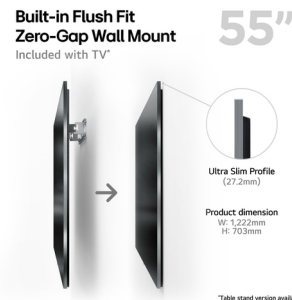

LG OLED55G45LW.AEK TV 139.7 cm (55") 4K Ultra HD Smart TV Wi-Fi Silver

Brand : LG

Product code: OLED55G45LW.AEK

Product name : OLED55G45LW.AEK

- 4K OLED evo technology with self-lit pixels for perfect contrast and 100% colour accuracy
- Powerful α11 AI processor for unmatched pictures and sound - Designed for and exclusive to LG OLED
- Smart webOS platform with Freeview Play, Netflix, Disney+ and more, plus supreme connectivity
- Brightness Booster Max - for stunning images in any environment
- One Wall Design - ultra slim with built-in flush fit wall mount and narrow bezels

LG OLED evo G4 55" 4K Smart TV, 2024

LG OLED55G45LW.AEK. Display diagonal: 139.7 cm (55"), Display resolution: 3840 x 2160 pixels, HD type: 4K Ultra HD, Display technology: OLED evo, Screen shape: Flat. Smart TV. Motion interpolation technology: OLED Motion, Response time: 0.1 ms, Native aspect ratio: 16:9. Digital signal format system: DVB-C, DVB-S, DVB-S2, DVB-T, DVB-T2. Wi-Fi, Ethernet LAN. Product colour: Silver