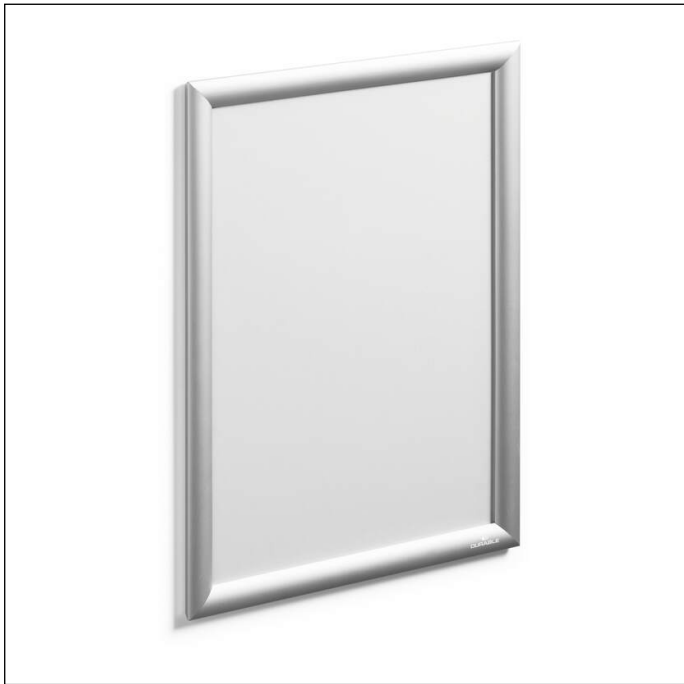

Snap frame aluminium A3

Article number	479723	Sales unit quantity	1 piece
Colour	silver	Sales unit EAN	4005546735535
Packaging unit	1 piece	Packing weight (gross)	529.6 G
Base EAN	4005546735535	Country of origin	CN

Logos and awards

Product description

- Robuster DIN A3 Aluminium-Klapprahmen, silber eloxiert
- Quick and easy motif change due to proven folding technique
- Low-reflection, UV-resistant protective cover
- Impact-resistant polystyrene back panel
- Mitred corners
- Concealed wall mounting holes for screwing on or hanging or permanent attachment with self-adhesive strips supplied
- Attachment options for use in portrait and landscape format
- Incl. mounting material consisting of screws, dowels and four self-adhesive strips

Product features

Outer width (mm)	327
------------------	-----

Snap frame aluminium A3

Outer height (mm)	451
Outer depth/length	12 mm
Filling quantity/Filling quantity for	1 sheet
Format/Format for	A3
Orientation Format	portrait / landscape
Brand	DURABLE
External frame width (mm)	278
External frame height (mm)	402
Frame width (mm)	25
Attachment type	self-adhesive + Screw set
Surface product can be used on	diverse surfaces
Frame can be opened	Yes
Read from both front and back	No
Frame looks identical on both sides	Yes
UV Resistance	up to 2 years
Anti-glare/minimises reflections	Yes
Reusable	Yes
Application area	Indoor, protected outdoor area
Label type	DURAPRINT