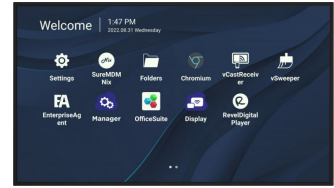

Viewsonic CDE9830 Signage Display 2.49 m (98") Wi-Fi 500 cd/m² 4K Ultra HD Black Touchscreen Built-in processor Android 11

Brand : Viewsonic

Product code: CDE9830

Product name : CDE9830

- Wireless presentation for upgraded efficiency
 - Single cable via USB-C with 65W power delivery
 - 24/7 Sustainable video playback for continuous communication
 - Remote device management with myViewBoard Manager
 - ProAV compatibility with Crestron, Extron, and AMX
- 98", TFT LCD, 2158.848 x 1214.352, 3840 x 2160p, 1.07G, 500nits, 1200:1, 8ms, 4GB, 32GB, HDMI 2.1 x3, RS-232, WIFI slot, SPDIF x1, RJ45 x1, Type-A 2.0 x 1, 3.0 x1, 10w x 2, Android 11, 100 - 240V, 69.4kg, 87.12 x 49.94 x 3.11"

Viewsonic CDE9830. Display diagonal: 2.49 m (98"), Display resolution: 3840 x 2160 pixels, Display brightness: 500 cd/m², HD type: 4K Ultra HD, Touchscreen. Wi-Fi. Operating system installed: Android 11. Product colour: Black