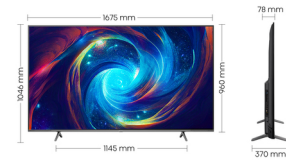

Hisense 75E7KQTUK PRO TV 190.5 cm (75") 4K Ultra HD Smart TV Wi-Fi Grey 350 cd/m²

Brand : Hisense

Product code: 75E7KQTUK PRO

Product name : 75E7KQTUK PRO

1. QLED Direct Lit
   - 144Hz Game Mode Pro (AMD Freesync Premium, 144hz, hdmi 2.1) <8ms, VRR, ALLM. Low Input Lag - Game Bar
   - Dolby Vision IQ, HDR10+, HDR10+Adaptive, HDR10, HLG, 4k HDR Immersive
   - Dolby Atmos , DTS Virtual X - 2.1 ch
2. Hisense 75E7KQTUKPRO 75" 144hz QLED 4k Gaming TV AMD freesync and game mode pro

Hisense 75E7KQTUK PRO TV 190.5 cm (75") 4K Ultra HD Smart TV Wi-Fi Grey 350 cd/m²:

The E7KPRO is for the serious gamer, With Quantum Dot technology and an upgraded 144Hz Game Mode Pro bringing together industry leading technology (AMD Freesync Premium) and connectivity (HDMI2.1 eArc) to give you the winning gaming formula, smooth lag free gaming every time, add to that the 2.1 sound with built in subwoofer, not only the picture comes alive but the sound too. Once you are finished, that to the latest VIDAA U software, you have access to all the major streaming apps. Perfect for relaxing after a gaming session.

Display		Management features	
Display diagonal *	190.5 cm (75")	Voice control	✓
HD type *	4K Ultra HD	Electronic Programme Guide (EPG)	✗
High frequency rate	144 Hz	Auto power off	✗
Display technology *	QLED	Sleep timer	✗
LED backlight	✓	Works with Amazon Alexa	✓
LED backlighting type	Direct-LED	Works with the Google Assistant	✗
Screen shape *	Flat	Works with Samsung Bixby	✗
Native aspect ratio *	16:9		
Display brightness *	350 cd/m²	Power	
Response time	6 ms	Power consumption (typical) *	220 W
Contrast ratio (typical) *	2000:1	Power consumption (standby) *	245 W
Contrast ratio (dynamic)	2000:1	Energy efficiency class (SDR) *	G
Display resolution *	3840 x 2160 pixels	Energy efficiency class (HDR) *	G
TV tuner		Energy consumption (SDR) per 1000 hours *	140 kWh
Tuner type *	Digital	Energy consumption (HDR) per 1000 hours *	245 kWh
Digital signal format system *	DVB-C, DVB-S2, DVB-T2	Energy saving mode	✗
Smart TV		Certificates	
Smart TV *	✓	UN number	85287220
Operating system installed *	VIDAA	Technical details	
Operating system version	U7	Sound technology	Dolby Atmos
Screen mirroring	✓	Processor	Quad Core
Apple AirPlay 2 support	✓	Weight & dimensions	
Video apps	4oD, All 4, Amazon Prime Video, Apple TV, BBC iPlayer, BritBox, DAZN, Disney+, ITV Hub, My5, NOW TV, Netflix, Rakuten TV, YouTube	Width (with stand)	1675 mm
Music apps	Amazon Music, BBC Sounds	Depth (with stand)	370 mm
Sports apps	BBC Sports	Height (with stand)	1046 mm
Lifestyle apps	Facebook	Weight (with stand)	29.5 kg
		Width (without stand)	1675 mm