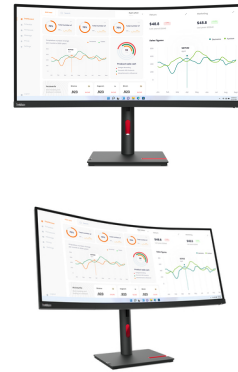

Lenovo ThinkVision T34w-30 LED display 86.4 cm (34") 3440 x 1440 pixels Wide Quad HD Black

Brand : Lenovo

Product family: ThinkVision

Product code: 63D4ZAT1UK

Product name : T34w-30

- 86.4cm (34") Wide Quad HD 3440 x 1440 W-LED VA
 - 6ms, 21:9, 350cd/m², 3000:1
 - USB, HDMI, DisplayPort

86.4cm (34") Wide Quad HD 3440 x 1440 W-LED VA, 21:9, 350cd/m², 16.7M, 6ms, 178°/178°, 3000:1 + ThinkVision MC 60

Lenovo ThinkVision T34w-30. Display diagonal: 86.4 cm (34"), Display resolution: 3440 x 1440 pixels, HD type: Wide Quad HD, Display technology: LED, Response time: 6 ms, Native aspect ratio: 21:9, Viewing angle, horizontal: 178°, Viewing angle, vertical: 178°. Built-in USB hub, USB hub version: 3.2 Gen 1 (3.1 Gen 1). VESA mounting, Height adjustment. Product colour: Black