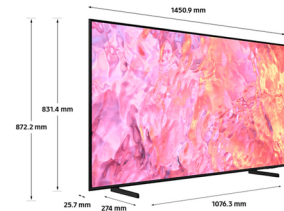

Samsung QE65Q60CAUXXU TV 165.1 cm (65") 4K Ultra HD Smart TV Wi-Fi

Brand : Samsung

Product code: QE65Q60CAUXXU

Product name : QE65Q60CAUXXU

- Powered by Quantum Dot for a naturally bright and colourful picture
- Open up previously hidden depth and detail
- Warm and cool LEDs create a bright picture with bold contrast
- Sound that tracks the action on-screen
- Upgrade the picture and sound quality with a powerful 4K processor

2023 65" Q60C QLED 4K HDR Smart TV

Samsung QE65Q60CAUXXU. Display diagonal: 165.1 cm (65"), HD type: 4K Ultra HD, Display technology: QLED. Smart TV. Contrast ratio (typical): 16:9, Native aspect ratio: 16:9. Wi-Fi

Display		Management features	
Display diagonal *	165.1 cm (65")	Voice control	✓
HD type *	4K Ultra HD	Electronic Programme Guide (EPG)	✓
Display technology *	QLED	Auto power off	✓
Native aspect ratio *	16:9	Sleep timer	✓
Contrast ratio (typical) *	16:9	Works with Amazon Alexa	✓
Contrast ratio (dynamic)	16:9	Works with the Google Assistant	✓
TV tuner		Works with Samsung Bixby	✓
Tuner type *	Analog & digital	Power	
Auto channel search	✓	Power consumption (standby) *	0.5 W
Smart TV		Energy saving mode	✓
Smart TV *	✓	Technical details	
Operating system installed *	Tizen	Sound technology	OTS Lite, Q-Symphony
Operating system version	Tizen	Processor	Quantum Processor Lite 4K
Screen mirroring	✓	Weight & dimensions	
Apple AirPlay 2 support	✓	Width (with stand)	1450.9 mm
Video apps	All 4, Amazon Prime Video, Apple TV, BBC iPlayer, BritBox, DAZN, Disney+, Google TV, ITV Hub, My5, NOW TV, Netflix, Rakuten TV, YouTube	Depth (with stand)	274 mm
		Height (with stand)	872.2 mm
		Weight (with stand)	2.13 kg
		Width (without stand)	1450.9 mm
Music apps	Amazon Music, Apple Music, BBC Sounds, Spotify, YouTube Music	Depth (without stand)	25.7 mm
		Height (without stand)	831.4 mm
Sports apps	BT Sport	Weight (without stand)	20.9 kg
Lifestyle apps	TikTok	Stand width	107.6 mm
Audio		Stand depth	27.4 cm
Number of speakers *	2	Packaging data	
RMS rated power *	20 W	Screws included	✓
Sound modes	Game, Movie	Quick start guide	✓
Enhanced Audio Return Channel (eARC)	✓	Manual	✓
Audio system	OTS Lite, Q-Symphony	Package width	1612 mm
		Package depth	164 mm