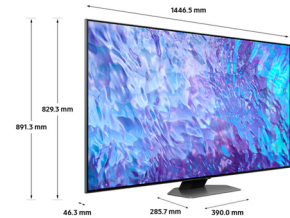

SAMSUNG

Samsung QE65Q80CATXXU TV 165.1 cm (65") 4K Ultra HD Smart TV Wi-Fi

Brand : Samsung

Product code: QE65Q80CATXXU

Product name : QE65Q80CATXXU

- Powered by Quantum Dot for a naturally bright and colourful picture
- Brightness, colour and detail boosted by our most intelligent AI-powered 4K processor
- Precise backlight technology creates bright whites, dark blacks and incredible contrast
- Virtual surround sound with Dolby Atmos Technology
- Incredible detail unveiled with bright colour and rich contrast