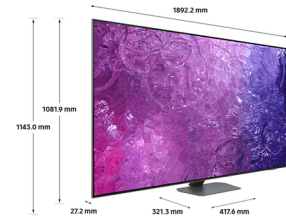

# Samsung QE85QN90CATXXU TV 2.16 m (85") 4K Ultra HD Smart TV Wi-Fi Silver

**Brand :** Samsung

**Product code:** QE85QN90CATXXU

**Product name :** QE85QN90CATXXU

- Powered by Quantum Dot for a naturally bright and colourful picture
- Precisely controlled Mini LEDs create an incredibly sharp picture.
- Experience the brilliant picture from every angle, with minimised distracting glare
- Brightness, colour and detail boosted by our most intelligent AI-powered 4K processor
- Cinematic sound reimagined with Dolby Atmos and 8 TV speakers\*

2023 85" QN90C Neo QLED 4K HDR Smart TV

Samsung QE85QN90CATXXU. Display diagonal: 2.16 m (85"), Display resolution: 3840 x 2160 pixels, HD type: 4K Ultra HD, Display technology: Neo QLED, Screen shape: Flat. Smart TV. Contrast ratio (typical): 16:9, Native aspect ratio: 16:9. Digital signal format system: DVB-C, DVB-S2, DVB-T2. Wi-Fi, Ethernet LAN. Product colour: Silver