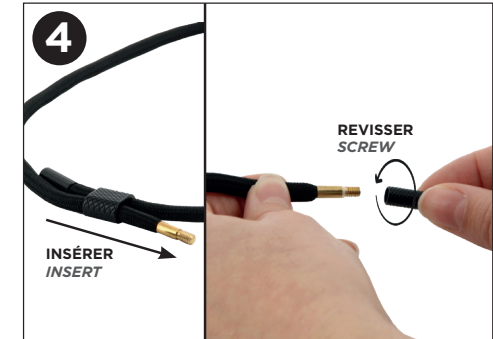

UNIVERSAL ADJUSTABLE & REMOVABLE LANYARD FOR SMARTPHONE

Ref. 001340

- + Adjustable lanyard: allows you to wear your device on your shoulder or around your neck
- + Easy to install: slide the tab insert between the case* and the device, then hook the cord into the loop
- + Universal: for all sizes of protective cases for smartphones
- + Practical: with a hook to easily attach / detach the cord
- + Cable compatible: no need to remove the tab insert to charge your smartphone or plug in your headphones
- + Maximum supported weight: 5 kg

www.mobiliscase.com

NOTICE D'INSTALLATION - CORDON UNIVERSEL AMOVIBLE INSTRUCTIONS FOR USE - UNIVERSAL REMOVABLE LANYARD

1 crochet
1 hook

1 languette
1 tab insert

1 cordon
1 lanyard

INSTALLATION DU CROCHET DANS LE CORDON / INSTALLATION OF THE HOOK IN THE CORD

1/ Dévisser un embout du cordon.
Unscrew one end of the cord.

2/ Enlever le cordon du réglleur.
Remove the cord from the adjuster.

3/ Enfiler le crochet dans le cordon.
Insert the hook into the cord.

4/ Repasser le cordon dans le réglleur et revisser l'embout.
Pass the cord back through the adjuster and screw the end cap back on.

INSTALLATION DE LA LANGUETTE ENTRE LA COQUE ET L'APPAREIL / INSTALLATION OF THE TAB INSERT BETWEEN THE CASE AND THE DEVICE

1/ Placer la languette au fond de la coque en faisant sortir l'anneau par l'ouverture pour le chargeur.
Place the tab insert on the bottom of the case with the ring protruding through the opening for the charger.