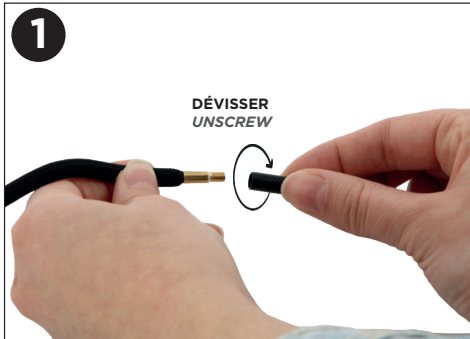

UNIVERSAL ADJUSTABLE & REMOVABLE LANYARD FOR SMARTPHONE

Ref. 001340

- + Adjustable lanyard: allows you to wear your device on your shoulder or around your neck
- + Easy to install: slide the tab insert between the case* and the device, then hook the cord into the loop
- + Universal: for all sizes of protective cases for smartphones
- + Practical: with a hook to easily attach / detach the cord
- + Cable compatible: no need to remove the tab insert to charge your smartphone or plug in your headphones
- + Maximum supported weight: 5 kg

www.mobiliscase.com

NOTICE D'INSTALLATION - CORDON UNIVERSEL AMOVIBLE INSTRUCTIONS FOR USE - UNIVERSAL REMOVABLE LANYARD

1 crochet
1 hook

1 languette
1 tab insert

1 cordon
1 lanyard

INSTALLATION DU CROCHET DANS LE CORDON / INSTALLATION OF THE HOOK IN THE CORD

1/ Dévisser un embout du cordon.
Unscrew one end of the cord.

2/ Enlever le cordon du réglleur.
Remove the cord from the adjuster.

3/ Enfiler le crochet dans le cordon.
Insert the hook into the cord.

4/ Repasser le cordon dans le réglleur et revisser l'embout.
Pass the cord back through the adjuster and screw the end cap back on.

INSTALLATION DE LA LANGUETTE ENTRE LA COQUE ET L'APPAREIL / INSTALLATION OF THE TAB INSERT BETWEEN THE CASE AND THE DEVICE

1/ Placer la languette au fond de la coque en faisant sortir l'anneau par l'ouverture pour le chargeur.
Place the tab insert on the bottom of the case with the ring protruding through the opening for the charger.