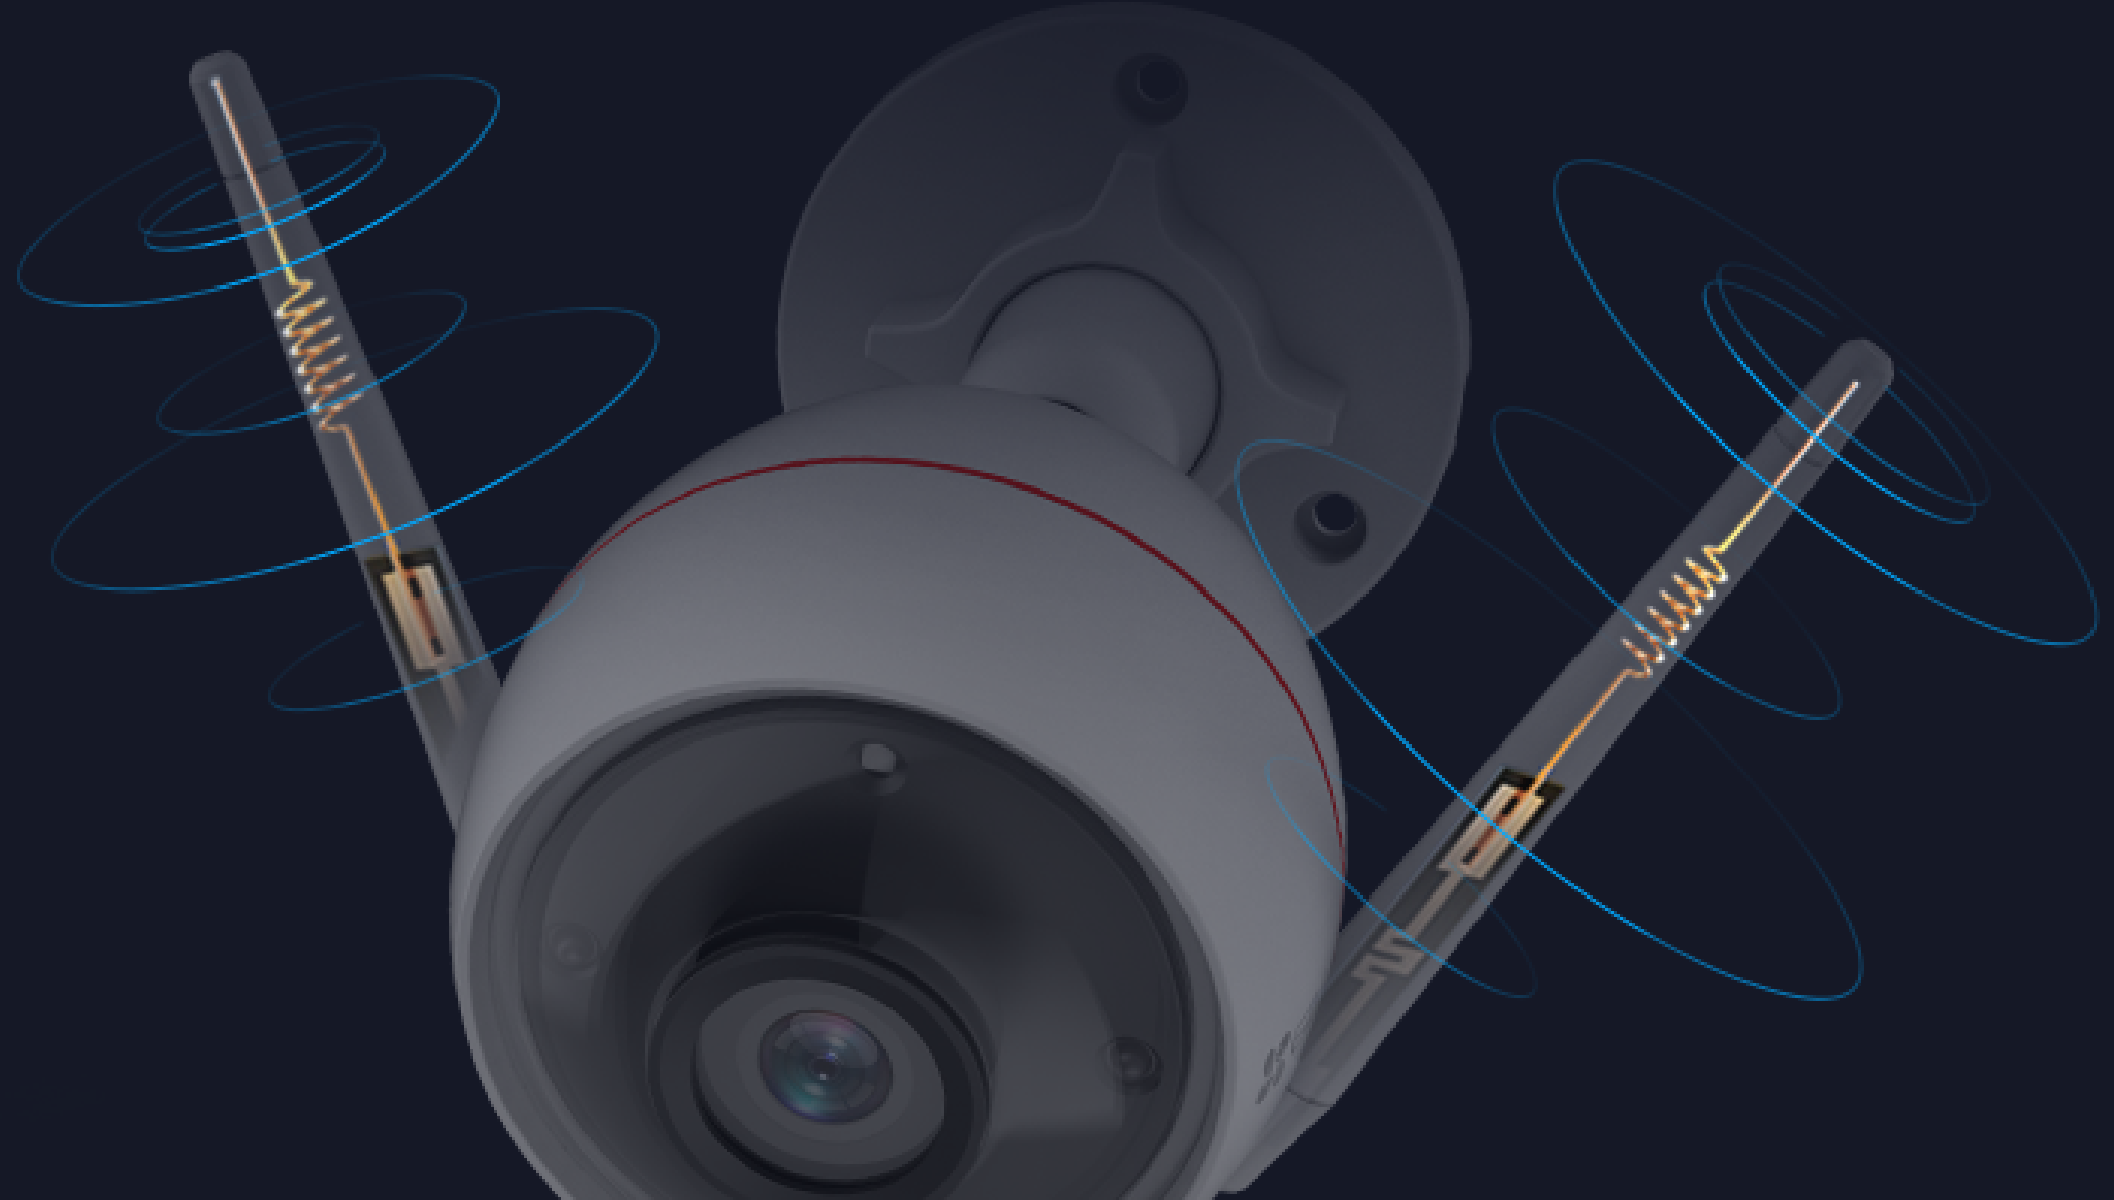

Color Mode

IR Mode

Smart Mode

AI-powered person detection.

As an upgrade from simple motion detection, the embedded AI algorithm intelligently detects the motion of human shapes in real-time. When people enter your customized detection area, you will be alerted immediately.

DIY alerts.

Along with default alert sounds, the camera also allows you to record three 10-second audio messages to either greet or deter visitors. Try something like, "Hello! Welcome!" Or perhaps, "Get away from my house!" It's time to be creative!

Talk, as if you were there.

Not every outdoor security camera supports two-way communication. The C3W Pro camera took this function to a new height with a high-fidelity speaker and a microphone that features an ultra-long pickup range, so you can hear loud and clear. Or talk as if you were there.

Enhanced connection.

Boasting wall-penetration and anti-interference capabilities, the dual-antenna C3W Pro camera handles long-range transmission easily. Enjoy the confidence to install the camera at the front gate or in your yard while maintaining a steady and reliable connection.