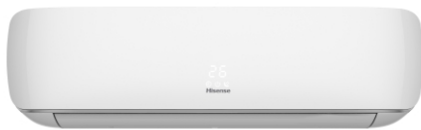

SPLIT AC

**AS09TG
AS12TG1
AS18TG1**

1, 1.5, 2 HP

- •Copper Condenser
- •Super Cooling Gold Fins
- •R22 Gas
- •Sleep Mode
- •Auto restart
- •LED display
- •Color :white
- •High efficient heat exchanger
- •Self-diagnosis and automatic protection
- •Easy maintenance design