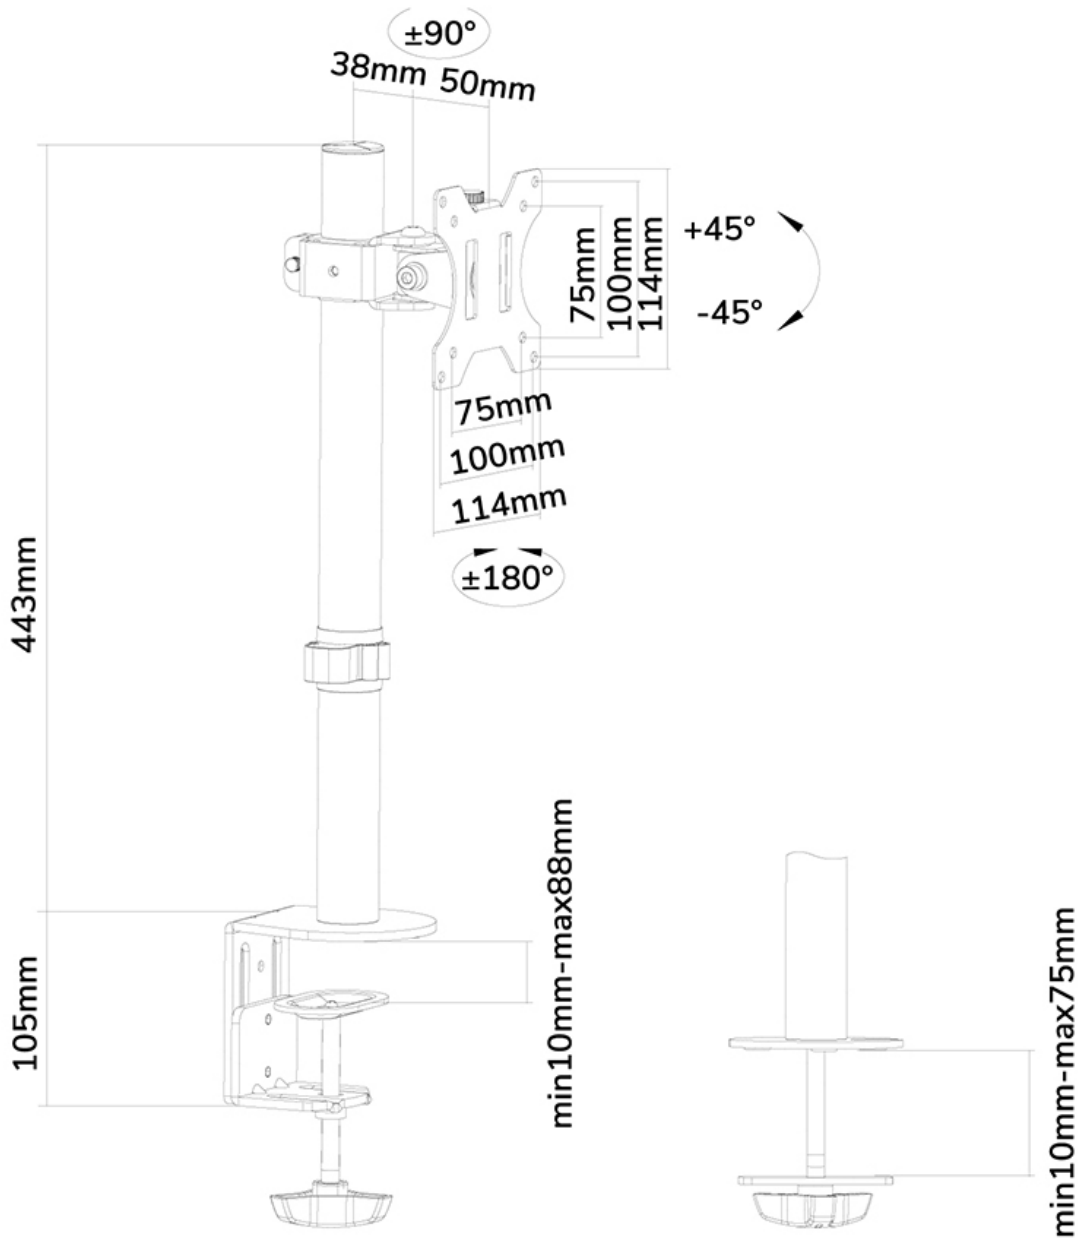

FPMA-D510BLACK

NEOMOUNTS MONITOR ARM DESK MOUNT

Neomounts