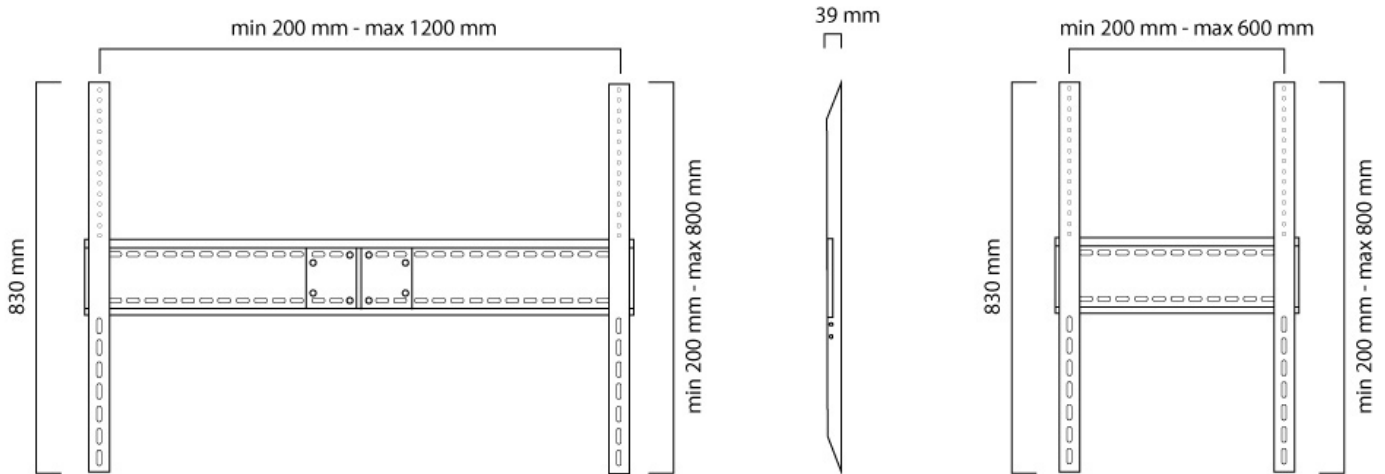

LFD-W1500

NEOMOUNTS TV WALL MOUNT

Neomounts