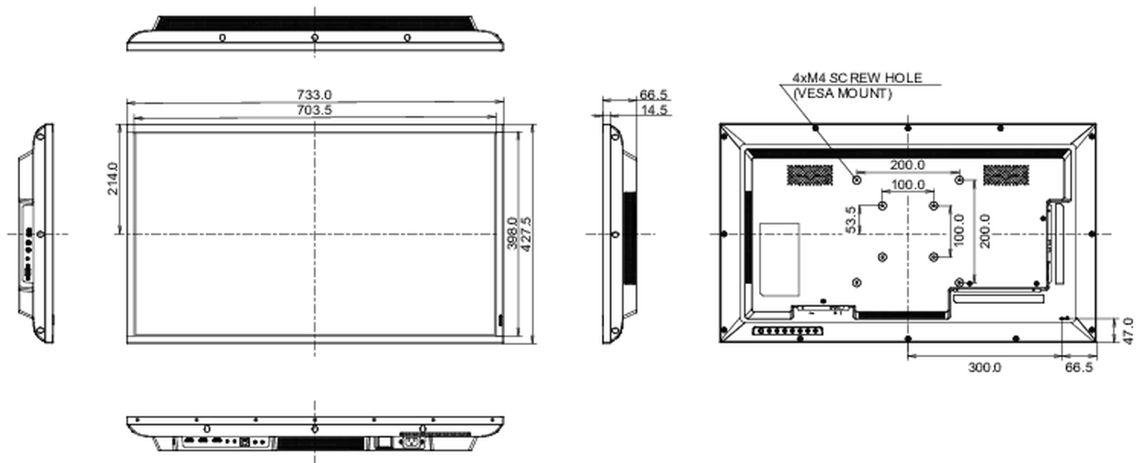

08 SUSTAINABILITY

Regulations	CB, CE, TÜV-Bauart, EAC, RoHS support, ErP, WEEE, REACH
Energy efficiency class (Regulation (EU) 2017/1369)	G
REACH SVHC	above 0.1%: Lead

09 DIMENSIONS / WEIGHT

Product dimensions W x H x D	733 x 427.5 x 66.5mm
Box dimensions W x H x D	823 x 545 x 132mm
Weight (without box)	5.3kg
Weight (with box)	7.8kg
EAN code	4948570120918