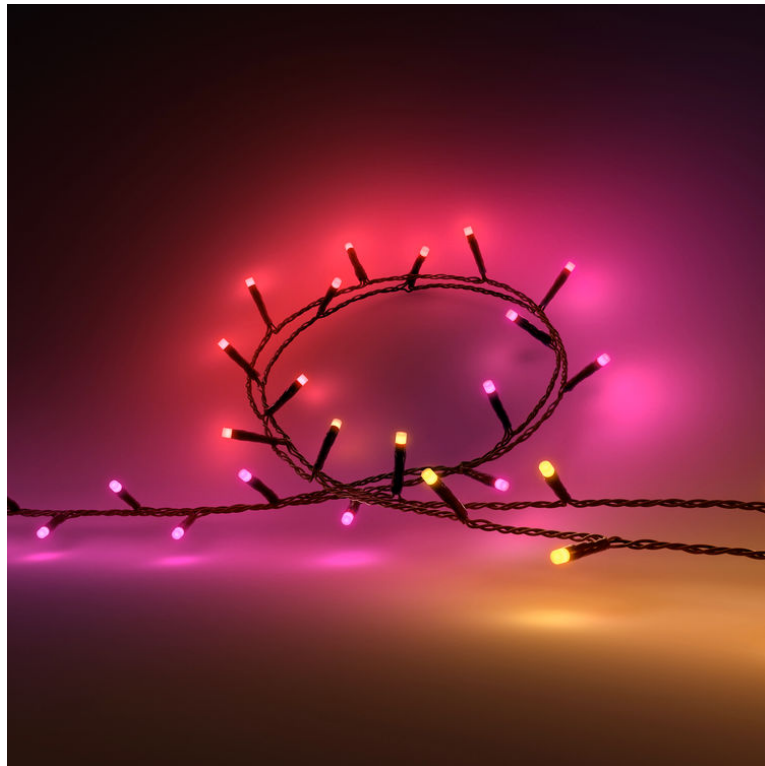

PHILIPS

Festavia string lights

Hue White and Colour
Ambiance

Create a gradient of colour

250 smart colour LEDs

20-metre cord

Indoor and outdoor use

8720169246645

Easy smart lighting

With 250 smart mini LEDs along a 20-metre cord, Festavia string lights are the perfect indoor and outdoor decoration. Create a gradient of colour along the string, set an effect such as Sparkle or Prism, or use one shade of white or colour to create a more traditional look.

Easy control and comfort

- Customise with the Hue app
- Add accessories
- Go hands-free with voice

String light versatile use

- Festavia string lights are weatherproof, so they can be used both inside your home or outside all year round. And because it's Low-volt compatible, you can connect it to the same power supply unit as your other outdoor lights.
- Beyond the special holiday scenes that make that time of the year extra festive, any scene from the Hue scene gallery looks beautiful on Festavia — making for perfect year-round decor.

Indoors and outdoors

Set the scene

Special string light styles

Once you've set your scene, make it unique! Use the Linear style for a gradient of colour in a single line, Scattered for a random arrangement of colour or Mirrored to mirror the colours from the middle of the string.