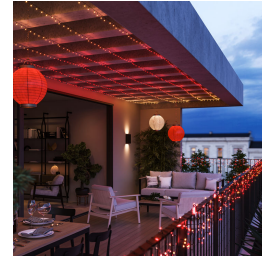

Easy smart lighting

With 250 smart mini LEDs along a 20-metre cord, Festavia string lights are the perfect indoor and outdoor decoration. Create a gradient of colour along the string, set an effect such as Sparkle or Prism, or use one shade of white or colour to create a more traditional look.

Easy control and comfort

- Customise with the Hue app
- Add accessories
- Go hands-free with voice

String light versatile use

- Festavia string lights are weatherproof, so they can be used both inside your home or outside all year round. And because it's Low-volt compatible, you can connect it to the same power supply unit as your other outdoor lights.
- Beyond the special holiday scenes that make that time of the year extra festive, any scene from the Hue scene gallery looks beautiful on Festavia — making for perfect year-round decor.

Indoors and outdoors

Set the scene

Special string light styles

Once you've set your scene, make it unique! Use the Linear style for a gradient of colour in a single line, Scattered for a random arrangement of colour or Mirrored to mirror the colours from the middle of the string.