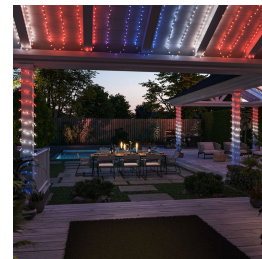

Easy smart lighting

With 250 smart mini LEDs along a 20-metre cord, Festavia string lights are the perfect indoor and outdoor decoration. Create a gradient of colour along the string, set an effect such as Sparkle or Prism, or use one shade of white or colour to create a more traditional look.

Easy control and comfort

- Customise with the Hue app
- Add accessories
- Go hands-free with voice

String light versatile use

- Festavia string lights are weatherproof, so they can be used both inside your home or outside all year round. And because it's Low-volt compatible, you can connect it to the same power supply unit as your other outdoor lights.
- Beyond the special holiday scenes that make that time of the year extra festive, any scene from the Hue scene gallery looks beautiful on Festavia — making for perfect year-round decor.

Indoors and outdoors

Set the scene

Special string light styles

Once you've set your scene, make it unique! Use the Linear style for a gradient of colour in a single line, Scattered for a random arrangement of colour or Mirrored to mirror the colours from the middle of the string.