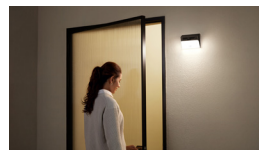

Live streams and recordings are in full 2K HD detail, so it's easy to see every detail. Color Night Vision ensures recordings are vivid and sharp.

3-Step Installation in Under 5 Minutes

Stick, Light, Watch! Install anywhere in 5 minutes, no wiring involved, and no further maintenance required.