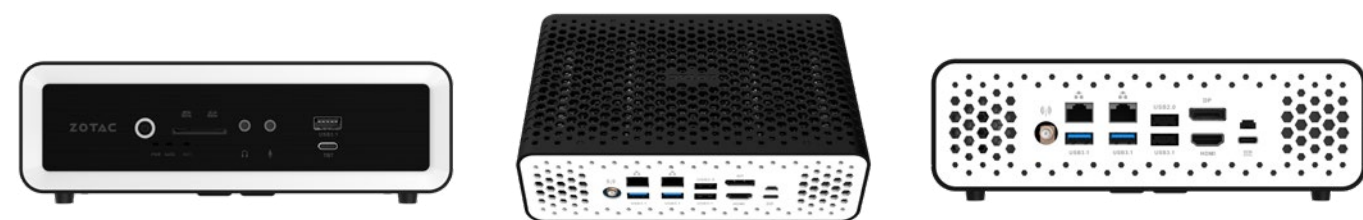

ZOTAC
ZBOX

ZBOX CI669 nano (barebone)

SKU: ZBOX-CI669NANO-BE/BE1/J/U/K/AUS

The all-new ZOTAC ZBOX C Series CI669 nano instills silence in ever more powerful computing hardware with a 13th Gen Intel Core i7-1355U 10-core 12-multi-threaded processor, Intel Iris Xe Graphics, and Thunderbolt 4. A compact 1.79 liter footprint and modern design with a two-tone color scheme provide a timeless feel to captivate Offices and Workspaces with a silent and capable computer experience. With a bundled VESA mount plate, easily mount the system behind a compatible display or on the wall for more versatile placement.

KEY FEATURES

- Compact 1.8L chassis
- Passively cooled
- Silent computing performance
- 10-core 12-thread 13th Gen Intel Core i7 processor
- Intel Iris Xe graphics
- Thunderbolt 4
- Native 4K output (H.265, H.264 decode)
- 2.5Gbit LAN, Gigabit LAN, WiFi 6, and Bluetooth 5.2 connectivity
- Power sipping energy efficiency
- VESA mount ready for nimble placement versatility
- 270 degrees of breatheable chassis ventilation
- Longer system longevity with no moving components

TECHNICAL SPECIFICATIONS

SPECIFICATIONS

- Intel Core i7-1355U Processor (10-core 1.7 GHz, up to 5.0 GHz)
- Intel Iris Xe Graphics (dual channel memory), Intel UHD Graphics (single channel memory)

DISPLAY OUTPUTS

CONNECTIVITY

- WiFi 6
- Bluetooth 5.2

AUDIO OUTPUTS

- Digital 8-channel via HDMI
- Stereo Analog audio, Mic

POWER SUPPLY

- DC 20V/65W

INSIDE THE BOX

- ZOTAC ZBOX CI669 nano
- AC adapter and Power cord (bundled cable type dependent on region)
- VESA mount (w/ 4 screws)
- Wi-Fi antenna
- USB Flash Drive with OS drivers
- Quick guide