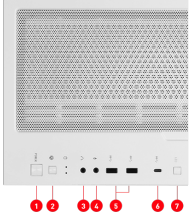

SPECIFICATIONS

Product Name	MPG VELOX 100R WHITE
Case Form Factor	Mid-Tower
Motherboard Form Factor Support	ATX / Micro-ATX / Mini-ITX
I/O Ports	2 x USB 3.2 Gen 1 Type A (5Gbps) 1 x USB 3.2 Gen 2x2 Type C (20Gbps) 1 x Audio-out 1 x Mic-in 1 x LED Switch Button
Drive Mount Support	2 x 2.5" 2 x 3.5"
Expansion Slots	7
Maximum GPU Length	380 mm / 15 inches
Maximum CPU Cooler Height	175 mm / 6.9 inches
Power Supply Support	ATX
Maximum PSU Length	220 mm / 8.66 inches (without 3.5" HDD tray installed)
Fan Size Support	Front: 3 x 120 mm / 3 x 140 mm Top: 3 x 120 mm / 2 x 140 mm Rear: 1 x 120 mm Side: 2 x 120 mm
Pre-installed Fan Size	Front: 3 x 120 mm Rear: 1 x 120 mm
Pre-installed Fan Type	Front: 3 x ARGB Fan Rear: 1 x ARGB Fan
Radiator Size Support	Front: 120 / 140 / 240 / 280 / 360 mm Top: 120 / 140 / 240 / 280 / 360 mm Rear: 120 mm Side: 120 / 240 mm
Dimensions (DxWxH)	474 x 231 x 490 mm / 18.7 x 9.1 x 19.3 inches
Net Weight	8.64 kg / 19.05 lbs
Gross Weight	10.31 kg / 22.73 lbs

Vertical GPU Mount Support

Can support vertical mounting of graphics card depending on the users' preference.

Side Air Vent

Has side air vent that can provide additional airflow for heat dissipation.

1 to 6 ARGB LED Control board

Bundle with 1 to 6 ARGB LED control board that gives you more ways to decorate your gaming rig.

Tempered glass

Door-like tempered glass side panel with a thickness of 4mm are at your disposal with this gaming desktop.

1. Power Button
2. Rest Button
3. Audio-out
4. Mic-in
5. 2x USB 3.2 Gen 1 Type-A
6. 1x USB 3.2 Gen 2x2 Type-C
7. LED Switch Button