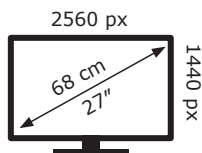

MEZ68890651  
(REV00)

LG Electronics

27GR75Q

**26** kWh/1000h

ABCDEF**G**

**37** kWh/1000h

2019/2013