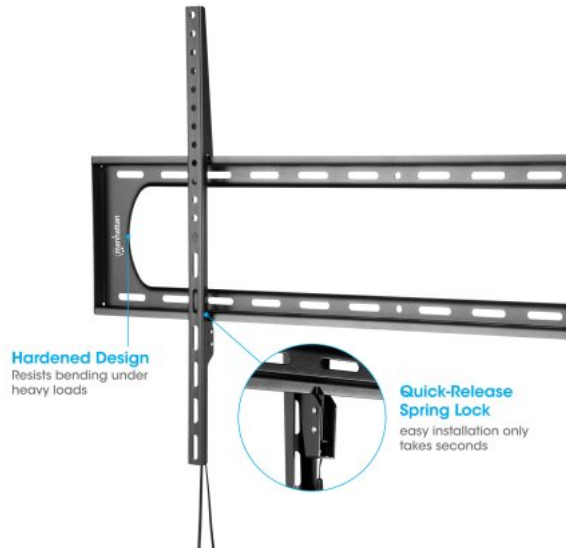

Hardened Design
Resists bending under heavy loads

Quick-Release Spring Lock
easy installation only takes seconds