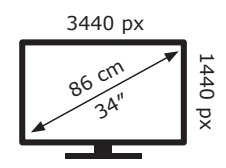

LG Electronics

34WR50QC

**31** kWh/1000h

ABCDEF**G**  
**HDR**

**47** kWh/1000h

2019/2013