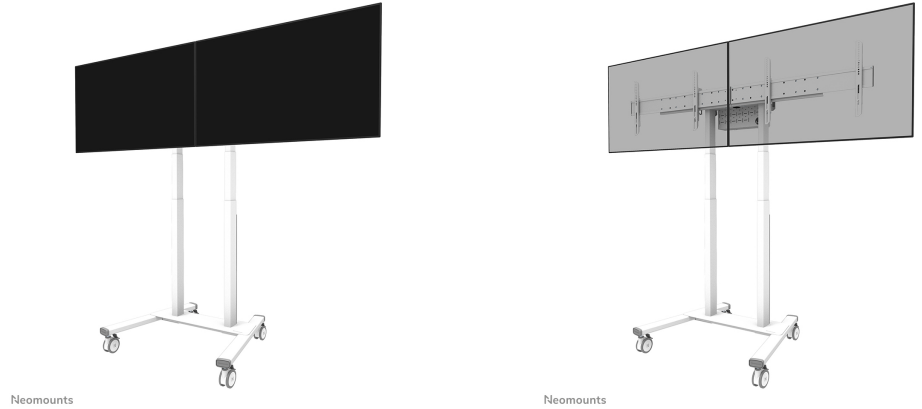

ADM-875WH2

SPECIFICATIONS

GENERAL

Min. screen size*	42 inch
Max. screen size*	65 inch
Max. weight	50 kg (per screen)
Screens	2
VESA minimum	100x100
VESA maximum	800x400

FUNCTIONALITY

Height adjustment	1 cm
Height	65 cm
Width	213 cm
Depth	5,9 cm
Adjustment type	Micro adjustment
Lockable	Lockable - Lock not included

INFORMATION

Color	White
Main material	Steel
Warranty	5 year
EAN code	8717371440725

*Please note: The inch sizes stated are just an indication, combined with the weight and VESA sizes. The maximum weight and VESA size are absolute restrictions for the products and should not be exceeded.

NEOMOUNTS DUAL SCREEN ADAPTER

Neomounts ADM-875WH2 dual screen adapter for FL55-875WH1 and WL55-875WH1 - White

The Neomounts ADM-875WH2 is a dual screen adapter optional for the FL55-875WH1 mobile floor stand and WL55-875WH1 wall stand. The adapter allows the installation of 2 screens from 42" up to 65" with a maximum weight of 50 kg per screen. The height adjustable brackets ensure perfect alignments of the screens. It is possible to lock these brackets, using a padlock (not included). It is also possible to install a XXL display up to VESA 2000x600 mm and max 100 kg.