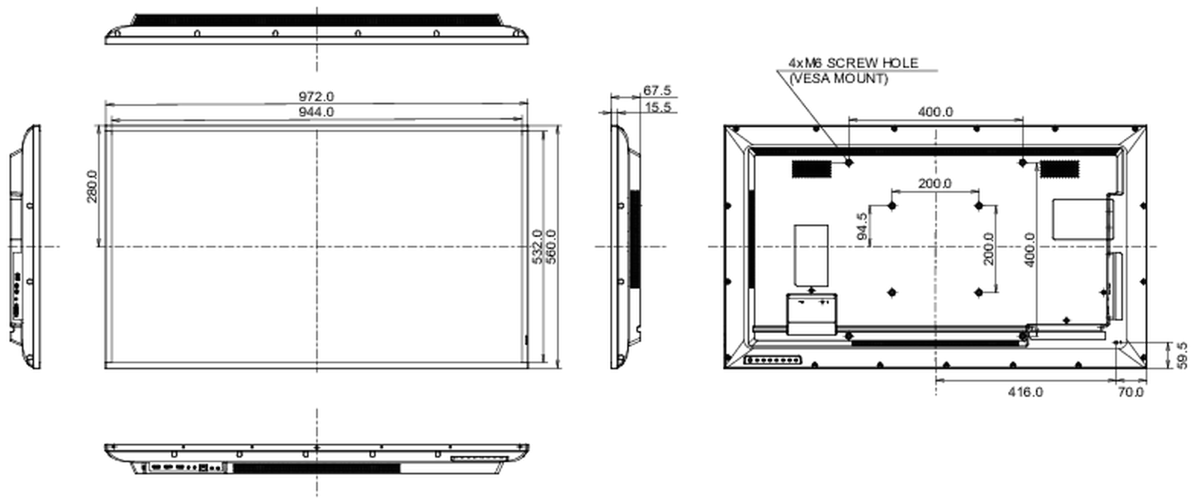

08 SUSTAINABILITY

Regulations	CB, CE, TÜV-Bauart, EAC, RoHS support, ErP, WEEE, REACH
Energy efficiency class (Regulation (EU) 2017/1369)	G
REACH SVHC	above 0.1%: Lead

09 DIMENSIONS / WEIGHT

Product dimensions W x H x D	972 x 560 x 67.5mm
Box dimensions W x H x D	1070 x 690 x 139mm
Weight (without box)	8.8kg
Weight (with box)	12.3kg
EAN code	4948570120925