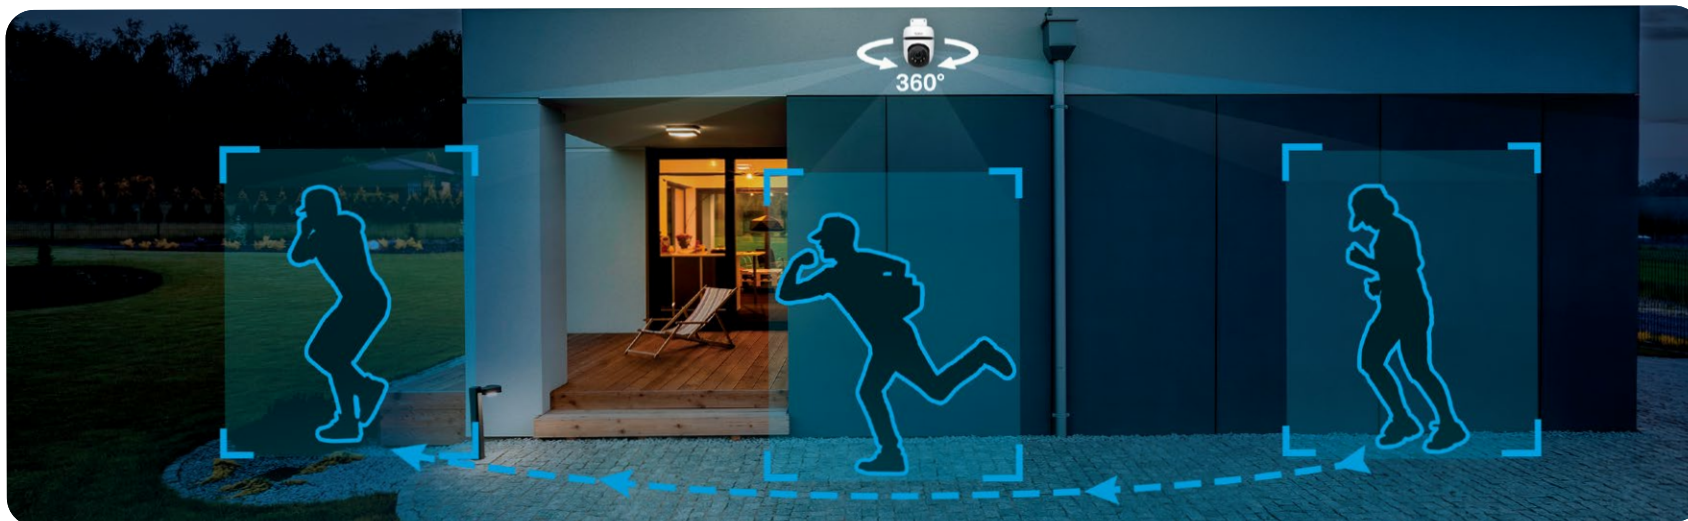

Outdoor Pan/Tilt Security Wi-Fi Camera

Model: Tapo C510W

Smart. Secure. Easy.

 2K Resolution Live View

 360° Visual Coverage

 Smart Person Detection

 Local microSD Storage

// Highlights

2K Resolution, Full-Color Night Vision

Enhances your security by revealing highly-detailed images and vivid colors. Receive full-color live view even in total darkness with built-in spotlights.

360° Visual Coverage and Motion Tracking

Provides panoramic views and enables you to keep an eye on more vital areas. Tapo C510W will also track and follow a subject smartly to keep it within the camera's field of view.

// Highlights

Person Detection and Notification

// Features

IP65 Weatherproof

Helps Tapo C510W perform well even in harsh environments with rain and dust.

Sound and Light Alarm

Triggers built-in/prerecorded sounds and light as an alarm to frighten away unwanted visitors.