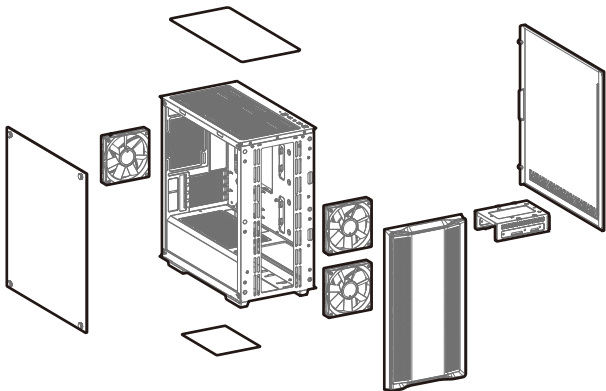

Case Features

Case Specifications

Length:418mm   Maximum GPU length:320mm
Width:215mm   Maximum PSU length:160mm
Height:431mm   Maximum CPU Cooler length:165mm

Radiator compatibility:
Front: 120/140/240/280/360mm
Top: 120/140/240mm
Rear: 120mm

Fan locations:
Front: 3×120 / 2×140mm
Top: 2×120 / 2×140mm
Rear: 1×120mm
PSU Shrouded: 2×120mm