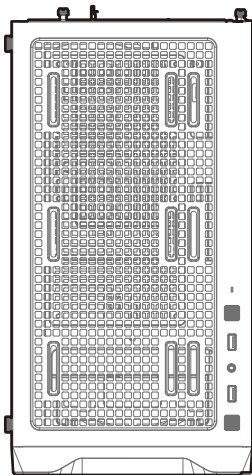

Fan locations:
Front: 3×120 / 2×140mm
Top: 2×120 / 2×140mm
Rear: 1×120mm
PSU Shrouded: 2×120mm

Tempered Glass Panel

A

×1

Right Side Panel

B

×1

Front Panel

x4**I**

Motherboard screws

x18**J**

SSD screws

x8**K**

HDD screws

x8**L**

Fan screws

x4**M**

Power compartment Fan screw

x8**N**

Cable ties

x11

Specifications

120mm×1

120mm

120mm×3
140mm×2

120/140/240/280/360mm

120mm×2
140mm×2

120/140/240mm

120mm×2

Removing the Tempered Glass Side Panel

Removing the Metal Side Panel

Removing the Front Panel