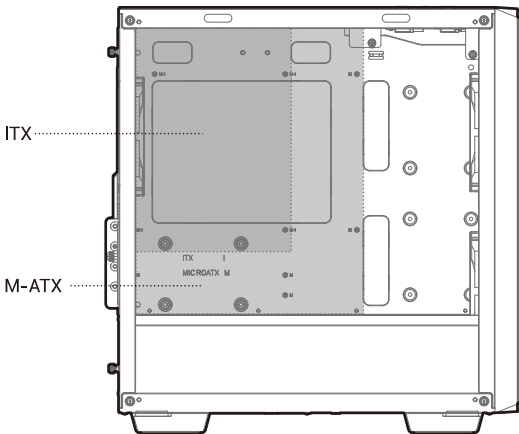

x4**M**

Power compartment Fan screw

x8**N**

Cable ties

x11

Specifications

120mm×1

120mm

120mm×3
140mm×2

120/140/240/280/360mm

120mm×2
140mm×2

120/140/240mm

120mm×2

Removing the Tempered Glass Side Panel

Removing the Metal Side Panel

Removing the Front Panel

Installing the Motherboard

Installing the GPU

Installing HDDs

Installing SSDs

Installing the Power Supply

I/O Panel Introduction

Installing the Front I/O Connectors

USB3.0