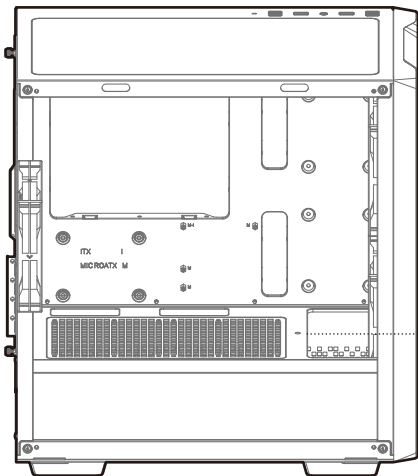

x4**M**

Power compartment Fan screw

x8**N**

Cable ties

x11

Specifications

120mm×1

120mm

120mm×3
140mm×2

120/140/240/280/360mm

120mm×2
140mm×2

120/140/240mm

120mm×2

Removing the Tempered Glass Side Panel

Removing the Metal Side Panel

Removing the Front Panel

Installing the Motherboard

Installing the GPU

Installing HDDs

Installing SSDs

Installing the Power Supply

I/O Panel Introduction

Installing the Front I/O Connectors

USB3.0