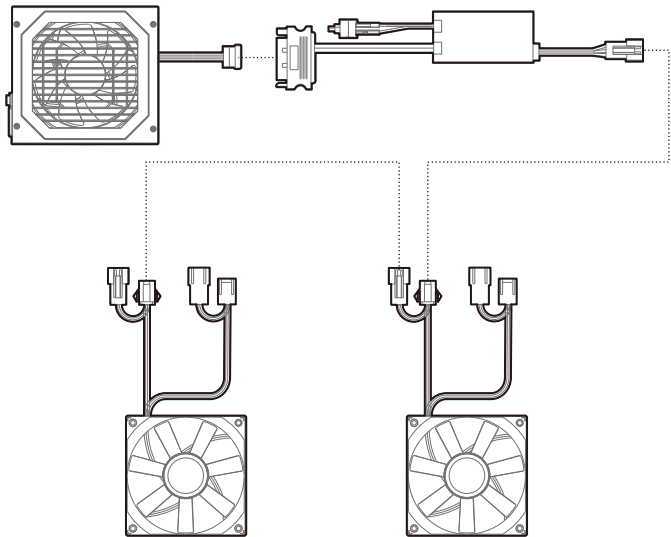

Manual RGB Wiring

For reference only, please refer to the real product.