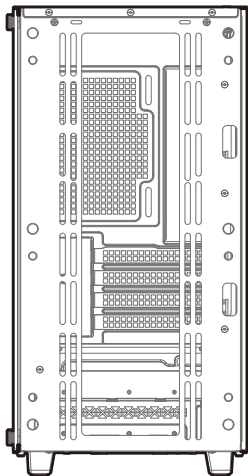

x4**I**

Motherboard screws

x18**J**

SSD screws

x8**K**

HDD screws

x8**L**

Fan screws

x4**M**

Power compartment Fan screw

x8**N**

Cable ties

x11

Specifications

120mm×1

120mm

120mm×3
140mm×2

120/140/240/280/360mm

120mm×2
140mm×2

120/140/240mm

120mm×2

Removing the Tempered Glass Side Panel

Removing the Metal Side Panel

Removing the Front Panel