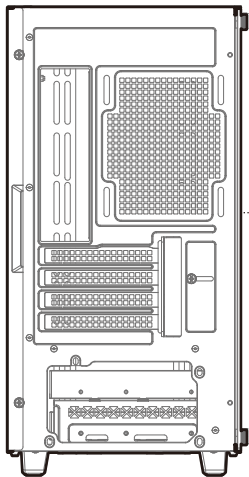

x4**I**

Motherboard screws

x18**J**

SSD screws

x8**K**

HDD screws

x8**L**

Fan screws

x4**M**

Power compartment Fan screw

x8**N**

Cable ties

x11

Specifications

120mm×1

120mm

120mm×3
140mm×2

120/140/240/280/360mm

120mm×2
140mm×2

120/140/240mm

120mm×2

Removing the Tempered Glass Side Panel

Removing the Metal Side Panel

Removing the Front Panel