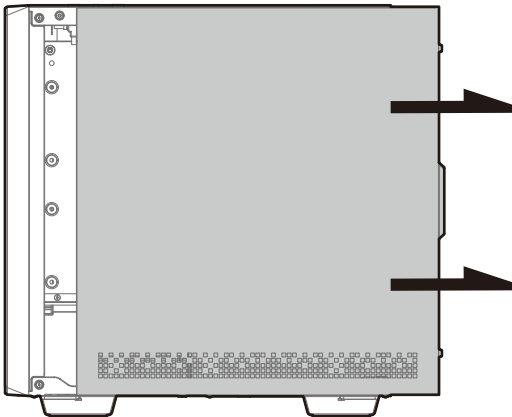

120mm×3
140mm×2

120/140/240/280/360mm

120mm×2
140mm×2

120/140/240mm

120mm×2

Removing the Tempered Glass Side Panel

Removing the Metal Side Panel

Removing the Front Panel

Installing the Motherboard

Installing the GPU

Installing HDDs

Installing SSDs

Installing the Power Supply

I/O Panel Introduction

Installing the Front I/O Connectors

USB3.0