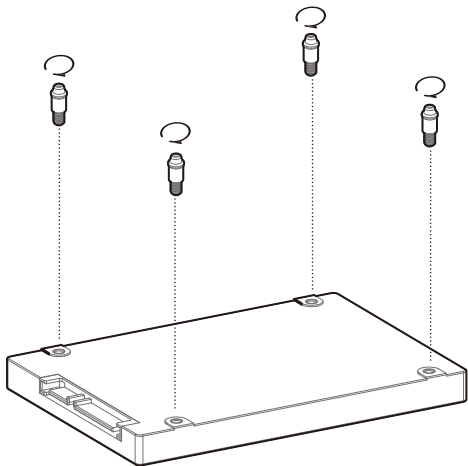

120mm×3
140mm×2

120/140/240/280/360mm

120mm×2
140mm×2

120/140/240mm

120mm×2

Removing the Tempered Glass Side Panel

Removing the Metal Side Panel

Removing the Front Panel

Installing the Motherboard

Installing the GPU

Installing HDDs

Installing SSDs

Installing the Power Supply

I/O Panel Introduction

Installing the Front I/O Connectors

USB3.0