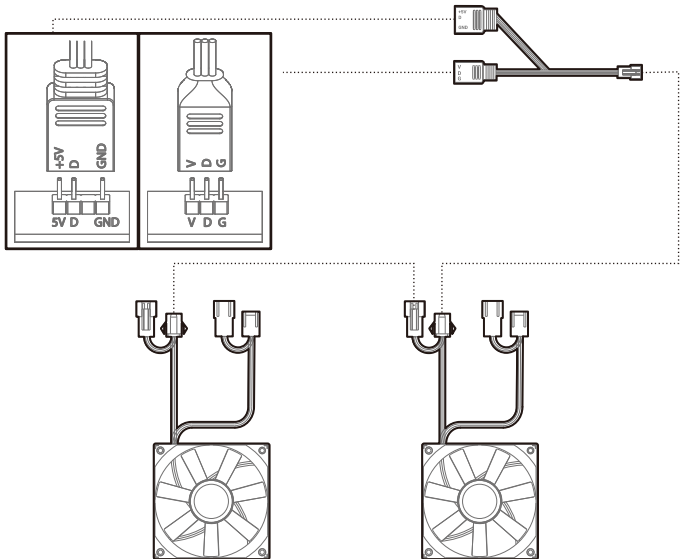

Motherboard RGB Synchronization

For reference only, please refer to the real product.