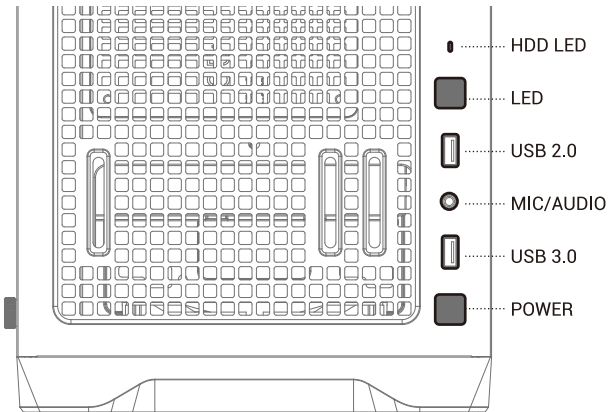

120mm×3
140mm×2

120/140/240/280/360mm

120mm×2
140mm×2

120/140/240mm

120mm×2

Removing the Tempered Glass Side Panel

Removing the Metal Side Panel

Removing the Front Panel

Installing the Motherboard

Installing the GPU

Installing HDDs

Installing SSDs

Installing the Power Supply

I/O Panel Introduction

Installing the Front I/O Connectors

USB3.0