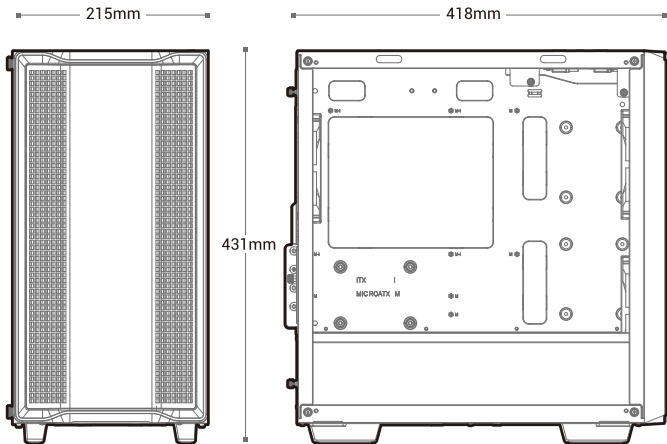

x4**M**

Power compartment Fan screw

x8**N**

Cable ties

x11

Specifications

120mm×1

120mm

120mm×3
140mm×2

120/140/240/280/360mm

120mm×2
140mm×2

120/140/240mm

120mm×2

Removing the Tempered Glass Side Panel

Removing the Metal Side Panel

Removing the Front Panel