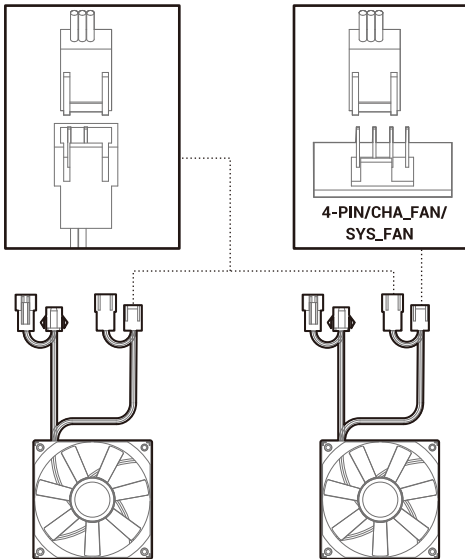

Installing the Motherboard

Installing the GPU

Installing HDDs

Installing SSDs

Installing the Power Supply

I/O Panel Introduction

Installing the Front I/O Connectors

USB3.0

USB2.0

MIC/AUDIO

POWER SW

HDD LED

Manual RGB Wiring

For reference only, please refer to the real product.

Motherboard RGB Synchronization

For reference only, please refer to the real product.

Fan Power Line Wiring

For reference only, please refer to the real product.

DeepCool USA Inc.
11650 Mission Park Drive Suite 108., Rancho Cucamonga, CA 91730
Beijing DeepCool Industries Co., Ltd.
Building 10, No. 9 Dijin Road, Haidian District, Beijing 100095, China