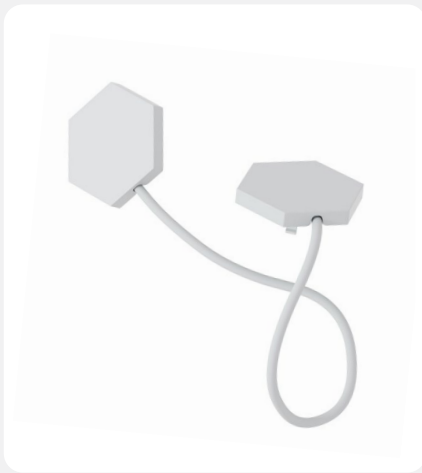

Nanoleaf Lines

Accessories

Nanoleaf Lines

Flex Connectors (3 Pack)

Take your Lines layout to the next level. Create a multi-dimensional design by bending around corners, stretching to the ceiling, maybe even create something a little radical. Each Connector's cord bends up to 360 degrees. Use in place of the regular Lines Connectors.

Product Specifications

Connector cable length	24 cm (9.44")
Connector cord bend	360 degrees
Usage	Use in place of the regular Lines Connectors
Material	Plastic

Learn more at go.nanoleaf.me/lines