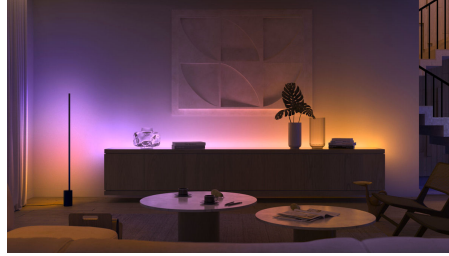

Easy smart lighting

Instantly set the mood in any room of your home with these two GU10 bulbs, which offer millions of shades of white and coloured light and fit into most standard spotlights.

Easy smart lighting

Highlights

Control up to 10 lights with the Bluetooth app

With the Hue Bluetooth app, you can control your Hue smart lights in a single room of your home. Add up to 10 smart lights and control them all with just the touch of a button on your mobile device.

Create a personalised experience with colourful smart light

Transform your home with over 16 million colours, instantly creating the right atmosphere for any event. With the touch of a button, you can set a festive mood for a party, turn your living room into a movie theatre, enhance your home decor with colour accents, and much more.

Set the right mood with warm to cool white light

These bulbs and light fixtures offer different shades of warm to cool white light. With complete dimmability from bright to low nightlights, you can tune your lights to the perfect shade and brightness of light for your daily needs.