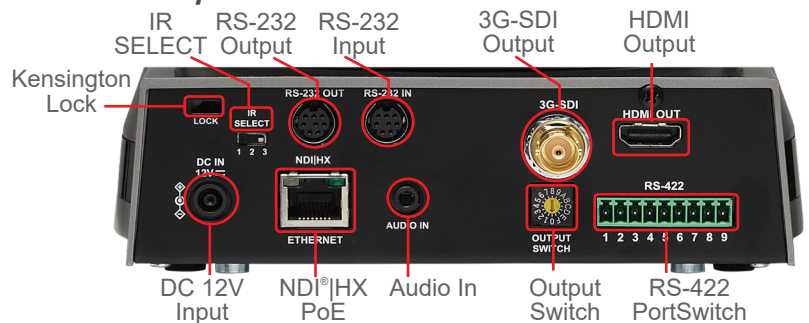

I/O Connections

Lumens

Lumens Integration, Inc.
4116 Clipper Court
Fremont, CA, 94538
Phone: +1-866-600-0988
Fax: +1-510-252-1389

Lumens Europe
De Nayerstraat 17 9470
Denderleeuw Belgium
Phone: +32-473-58-38-95
Fax: +32-2-452-76-00

www.MyLumens.com