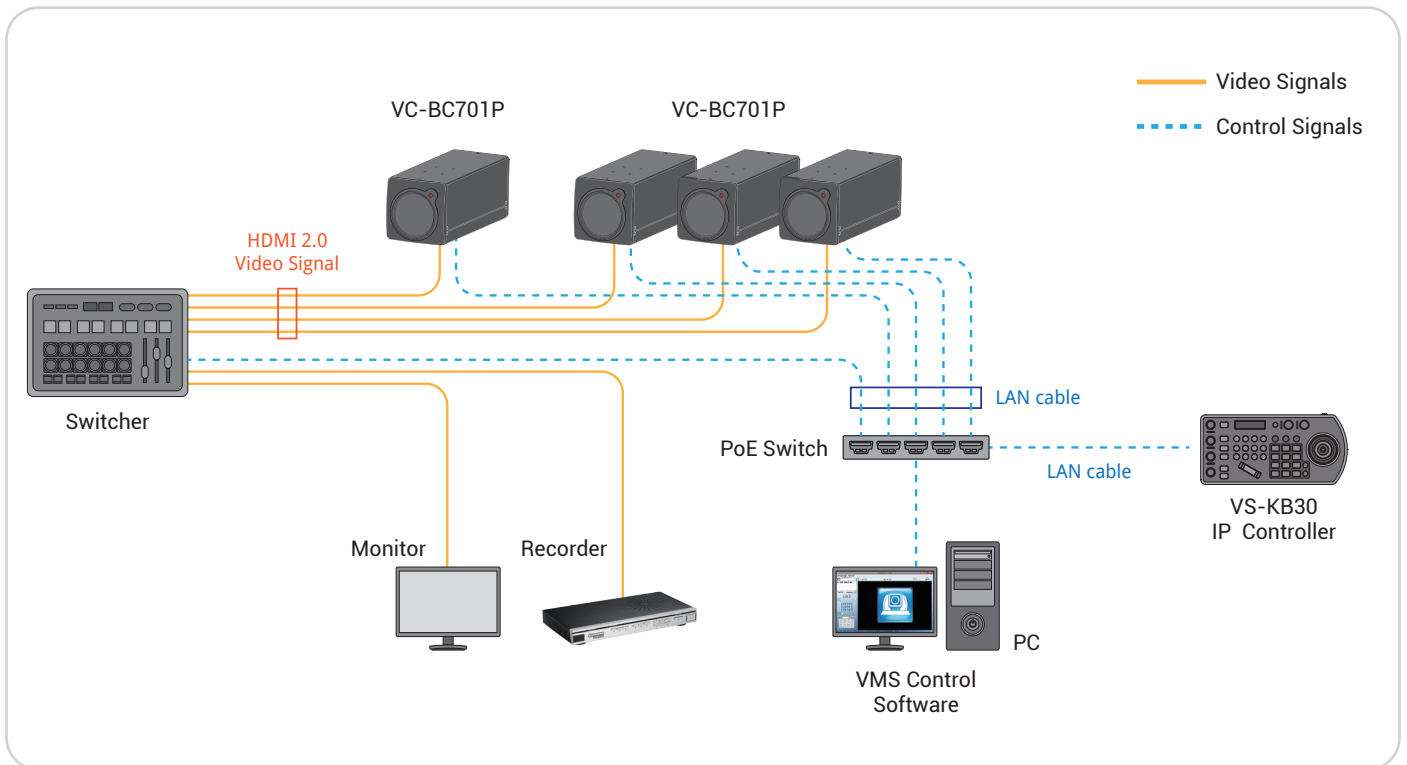

Multi-Camera Connection

Lumens®

Lumens Integration, Inc.
4116 Clipper Court
Fremont, CA, 94538
Phone: +1-866-600-0988
Fax: +1-510-252-1389

Lumens Europe
De Nayerstraat 17 9470
Denderleeuw Belgium
Phone: +32-473-58-38-95
Fax: +32-2-452-76-00

www.MyLumens.com