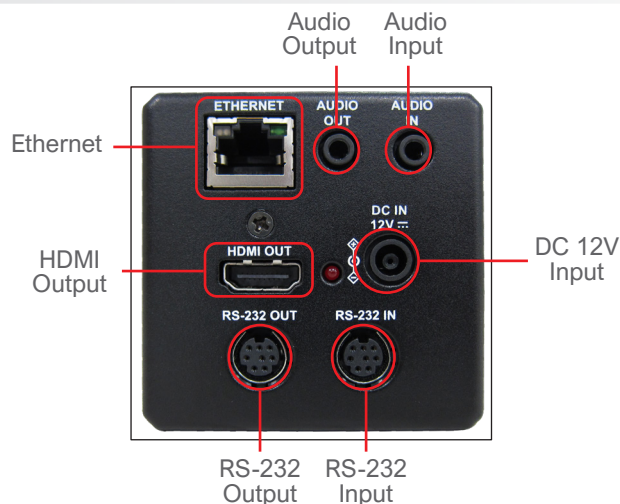

Product Specifications

Camera	
Sensor	1/2.5" 8.57 MP CMOS
Video Format	2160p : 60 / 59.94 / 50 / 30 / 29.97 / 25 1080p : 60 / 59.94 / 50 / 30 / 29.97 / 25 720p : 59.94 / 50 / 29.97 / 25 1080i : 60 / 59.94 / 50
Video Output Interface	HDMI 2.0 / Ethernet
Optical Zoom	30x
Digital Zoom	12x
Horizontal Viewing Angle	68°
Vertical Viewing Angle	38.3°
Diagonal Viewing Angle	78°
Aperture	F1.6 ~ F3.4
Focal Length	4.6mm ~ 135mm
Shutter Speed	1 ~ 1/10,000 sec
Minimum Object Distance	1.5m (Wide / Tele)
Video S/N Ratio	> 50dB
Minimum Illumination	0.1 lux (F1.6, 50IRE, 30fps)
Focus System	Auto / Manual / Smart AF
Gain Control	Auto / Manual
White Balance	Auto / Manual
Exposure Control	Auto / Manual
WDR	Yes
3D NR	Yes
Image Flip	Yes
Tally Light	Yes
Preset Positions	256

Output	
HDMI	2160p59.94
IP Stream	HEVC 2160p 60fps H.264 1080p 60fps H.264 640x360 30fps
IP Compression	HEVC / H.264
Network	
IP Protocol	RTSP / RTMP / RTMPS / MPEG-TS / SRT
PoE	PoE (IEEE802.3af)
Audio	
Input	Line In / MIC In
Output	Ethernet / HDMI
Compression Format	G.711
Camera Control	
Interface	RS-232 / Ethernet
Protocol	VISCA / VISCAIP / PELCO D / ONVIF
General	
DC In	12V +/- 20%
Power Consumption	PoE: 10 W DC In: 9 W
Weight	2.2 lbs (1 kg)
Dimension	6.7" x 2.6" x 2.6" (170 x 67 x 67 mm)

I/O CONNECTIONS