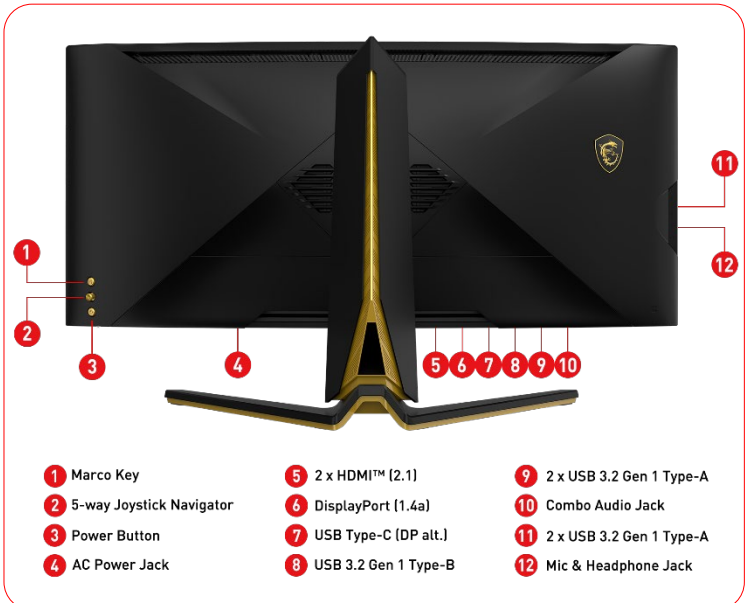

Gaming Intelligence APP

Customize and set the ultimate monitor modes with keyboard & mouse in a very easy way. Easily activate useful function in game and take advantages.

Type-C 65W PD

Built-in an USB Type-C connection with 65W power delivery allows you to effortlessly connect to and charge your devices.

VESA DisplayHDR True Black 400

It has passed the VESA DisplayHDR True Black 400 Certification, meaning it can provide a display with the most realistic colors.

CONNECTIONS

- | | | |
|----------------------------|------------------------|-----------------------------|
| 1 Marco Key | 5 2 x HDMI™ (2.1) | 9 2 x USB 3.2 Gen 1 Type-A |
| 2 5-way Joystick Navigator | 6 DisplayPort (1.4a) | 10 Combo Audio Jack |
| 3 Power Button | 7 USB Type-C (DP alt.) | 11 2 x USB 3.2 Gen 1 Type-A |
| 4 AC Power Jack | 8 USB 3.2 Gen 1 Type-B | 12 Mic & Headphone Jack |